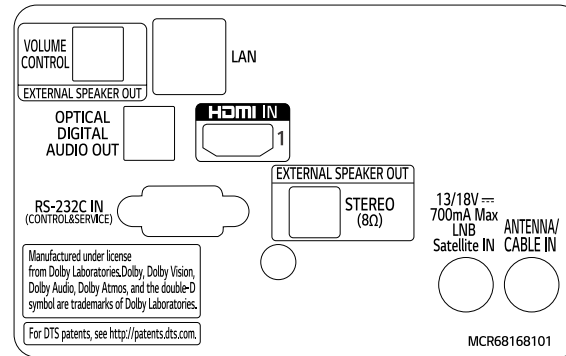

**49"**

**43"**

\* Dimensions & Jack Panels (Read/Side) may differ from the above image, so please contact LG sales team to verify before ordering.  
 \* The UT640S series basically have a two-pole stand, but it is able to detach the stand from the body, per service environment (can be used as a wall-mount unit).

75"

70"

65" | 60" | 55" | 49" | 43"

\* Dimensions & Jack Panels (Read/Side) may differ from the above image, so please contact LG sales team to verify before ordering.