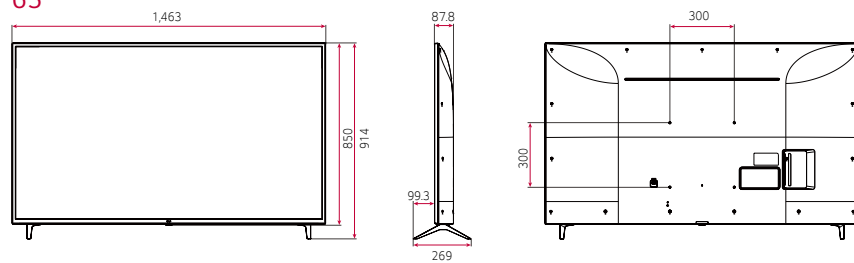

**DIMENSION** (unit: mm)

Commercial TV

UT640S Series (UA)

**75"**

**70"**

**65"**

**60"**

**55"**

**49"**

**43"**

\* Dimensions & Jack Panels (Read/Side) may differ from the above image, so please contact LG sales team to verify before ordering.  
 \* The UT640S series basically have a two-pole stand, but it is able to detach the stand from the body, per service environment (can be used as a wall-mount unit).

75"

70"

65" | 60" | 55" | 49" | 43"

\* Dimensions & Jack Panels (Read/Side) may differ from the above image, so please contact LG sales team to verify before ordering.