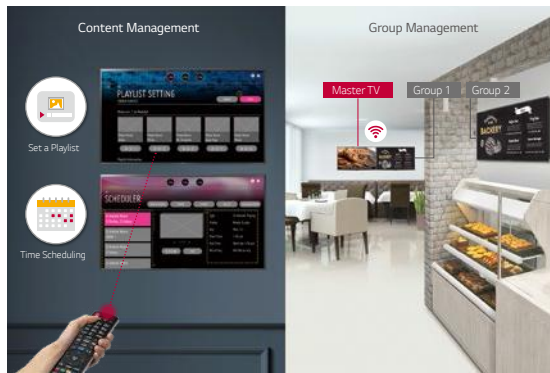

\* 70 inch

Simple Content  
Management

Higher Visibility

Better Usability

## Embedded Content & Group Management

The embedded Content and Group Management System allows you to edit and play content, schedule playlists and groups, and control signage via remote control, mouse and mobile phone without the use of separate PC or software. This makes content management much easier and more user-friendly.