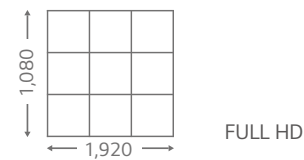

Perfect Picture Quality and Color

Enjoy Full HD content in 4K ULTRA HD quality, optimized by the 4K Upscaler. The 4K upscaler automatically upgrades Full HD content to ULTRA HD through several upscaling processes so that images look crisp and clear in any viewing situation. This LG TV can also express intense highlights, vivid colors, and deep black hues on the screen through HDR10.