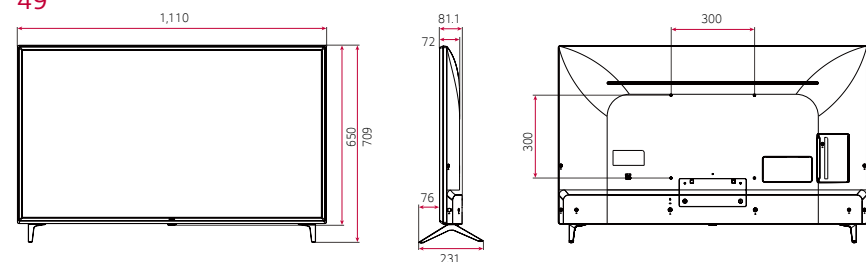

**DIMENSION** (unit: mm)

Commercial TV

UT640S Series (UA)

**75"**

**70"**

**65"**

**60"**

**55"**

**49"**

**43"**

\* Dimensions & Jack Panels (Read/Side) may differ from the above image, so please contact LG sales team to verify before ordering.  
 \* The UT640S series basically have a two-pole stand, but it is able to detach the stand from the body, per service environment (can be used as a wall-mount unit).

75"

70"

65" | 60" | 55" | 49" | 43"

\* Dimensions & Jack Panels (Read/Side) may differ from the above image, so please contact LG sales team to verify before ordering.