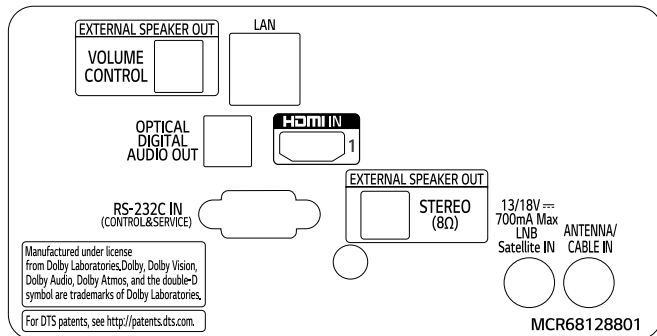

**49"**

**43"**

\* Dimensions & Jack Panels (Read/Side) may differ from the above image, so please contact LG sales team to verify before ordering.  
 \* The UT640S series basically have a two-pole stand, but it is able to detach the stand from the body, per service environment (can be used as a wall-mount unit).

75"

70"

65" | 60" | 55" | 49" | 43"

\* Dimensions & Jack Panels (Read/Side) may differ from the above image, so please contact LG sales team to verify before ordering.