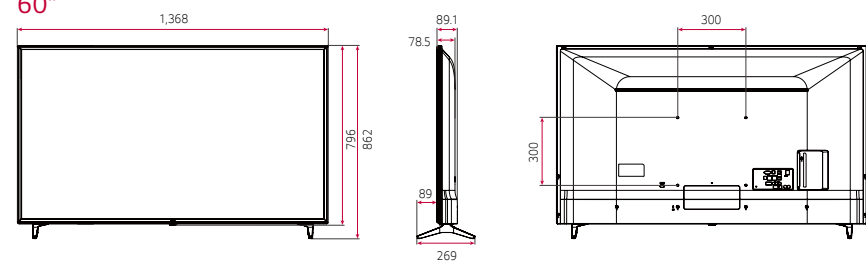

**DIMENSION** (unit: mm)

Commercial TV

UT640S Series (UA)

**75"**

**70"**

**65"**

**60"**

**55"**

**49"**

**43"**

\* Dimensions & Jack Panels (Read/Side) may differ from the above image, so please contact LG sales team to verify before ordering.  
 \* The UT640S series basically have a two-pole stand, but it is able to detach the stand from the body, per service environment (can be used as a wall-mount unit).

75"

70"

65" | 60" | 55" | 49" | 43"

\* Dimensions & Jack Panels (Read/Side) may differ from the above image, so please contact LG sales team to verify before ordering.