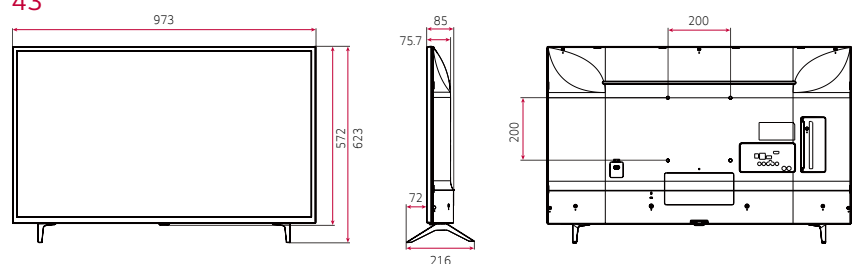

**DIMENSION** (unit: mm)

Commercial TV

UT640S Series (UA)

**75"**

**70"**

**65"**

**60"**

**55"**

**49"**

**43"**

\* Dimensions & Jack Panels (Read/Side) may differ from the above image, so please contact LG sales team to verify before ordering.  
 \* The UT640S series basically have a two-pole stand, but it is able to detach the stand from the body, per service environment (can be used as a wall-mount unit).

75"

70"

65" | 60" | 55" | 49" | 43"

\* Dimensions & Jack Panels (Read/Side) may differ from the above image, so please contact LG sales team to verify before ordering.