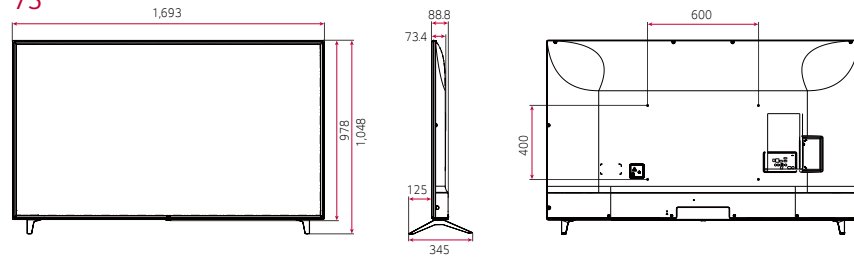

**DIMENSION** (unit: mm)

Commercial TV

UT640S Series (UA)

**75"**

**70"**

**65"**

**60"**

**55"**

**49"**

**43"**

\* Dimensions & Jack Panels (Read/Side) may differ from the above image, so please contact LG sales team to verify before ordering.  
 \* The UT640S series basically have a two-pole stand, but it is able to detach the stand from the body, per service environment (can be used as a wall-mount unit).