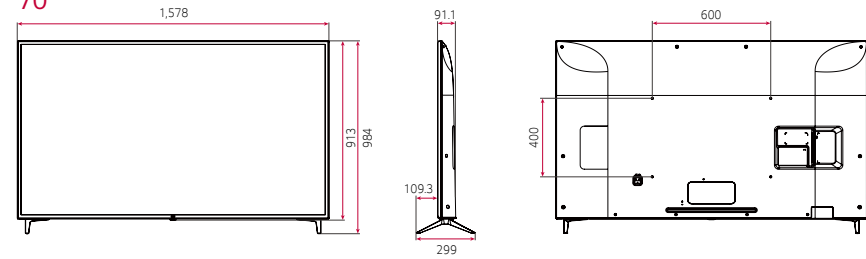

**DIMENSION** (unit: mm)

Commercial TV

UT640S Series (UA)

**75"**

**70"**

**65"**

**60"**

**55"**

**49"**

**43"**

\* Dimensions & Jack Panels (Read/Side) may differ from the above image, so please contact LG sales team to verify before ordering.  
 \* The UT640S series basically have a two-pole stand, but it is able to detach the stand from the body, per service environment (can be used as a wall-mount unit).

75"

70"

65" | 60" | 55" | 49" | 43"

\* Dimensions & Jack Panels (Read/Side) may differ from the above image, so please contact LG sales team to verify before ordering.