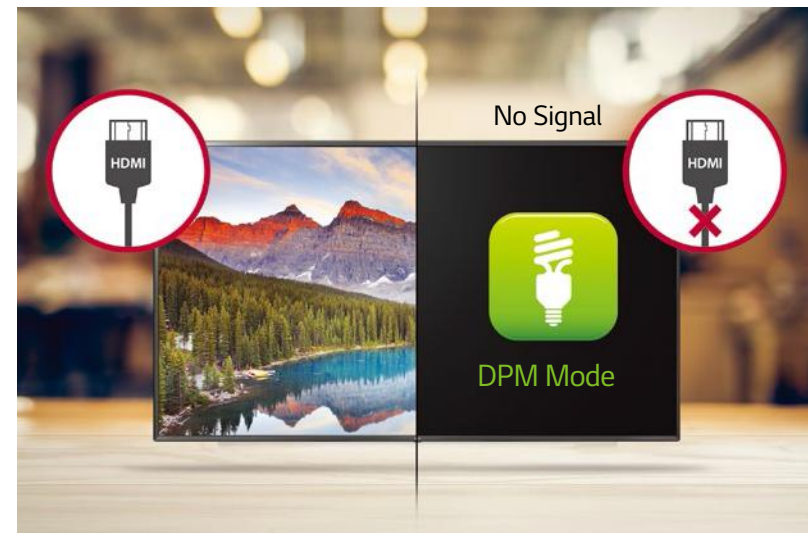

DPM (Display Power Management)

From now on, you can configure the DPM (Display Power Management) function by setting it to On. When there is no signal, the TV enters DPM mode to manage power more efficiently.