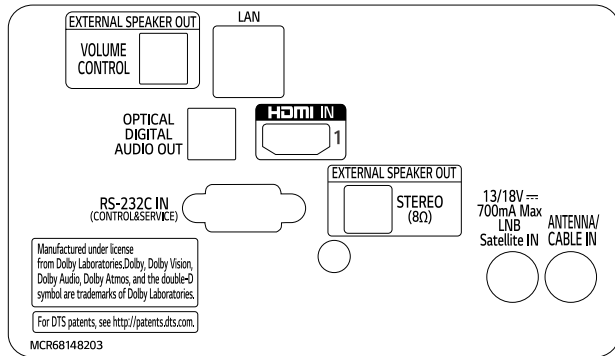

**49"**

**43"**

\* Dimensions & Jack Panels (Read/Side) may differ from the above image, so please contact LG sales team to verify before ordering.  
 \* The UT640S series basically have a two-pole stand, but it is able to detach the stand from the body, per service environment (can be used as a wall-mount unit).

75"

70"

65" | 60" | 55" | 49" | 43"

\* Dimensions & Jack Panels (Read/Side) may differ from the above image, so please contact LG sales team to verify before ordering.