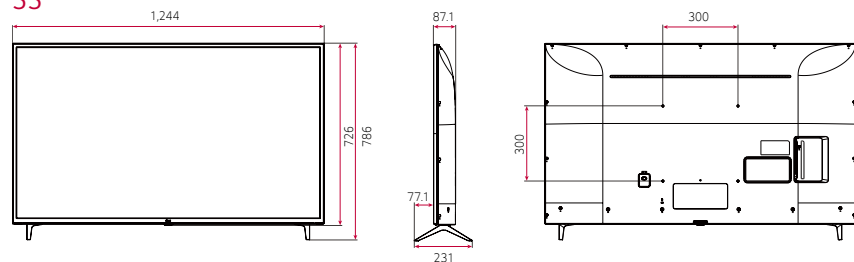

**DIMENSION** (unit: mm)

Commercial TV

UT640S Series (UA)

**75"**

**70"**

**65"**

**60"**

**55"**

**49"**

**43"**

\* Dimensions & Jack Panels (Read/Side) may differ from the above image, so please contact LG sales team to verify before ordering.  
 \* The UT640S series basically have a two-pole stand, but it is able to detach the stand from the body, per service environment (can be used as a wall-mount unit).

75"

70"

65" | 60" | 55" | 49" | 43"

\* Dimensions & Jack Panels (Read/Side) may differ from the above image, so please contact LG sales team to verify before ordering.