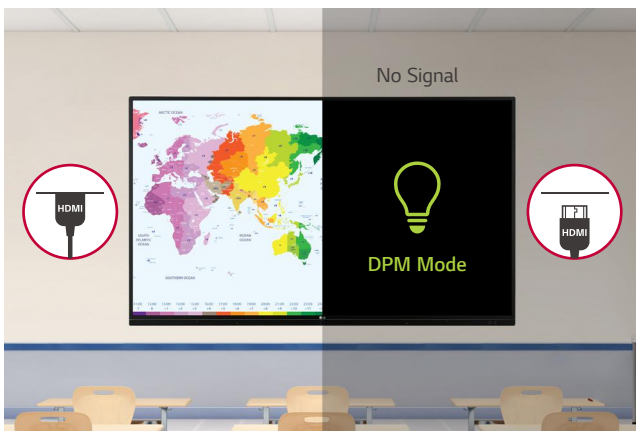

EASY CONNECTION & SHARING

ScreenShare Pro Upgrade

With the newly upgraded ScreenShare Pro, which enables to show a maximum of six shared screens or a file on a screen in real-time, it has enhanced usability by allowing users to share Chromecast mirroring on the same network without any application.

* Image shown is for illustrative purpose only.

Air Class

Air Class supports connecting up to 30 students and offers interactive meetings for all mobile devices on the same network, providing a variety of tools such as voting, answering, and sharing project texts.

* All images are for illustrative purposes only.

USER FRIENDLY EXPERIENCE

* Image shown is for illustrative purpose only.

DPM (Display Power Management)

By activating DPM function, the display can be set to be on only when there is an input signal, which enables more efficient power management.