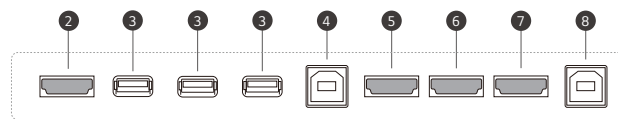

DIMENSION

(unit: mm)

86"

75"

65"

CONNECTIVITY

Front

Side

Bottom

① USB 2.0

② HDMI OUT

③ USB 3.0

④ TOUCH OUT 1

⑤ HDMI IN 1

⑥ HDMI IN 2

⑦ HDMI IN 3