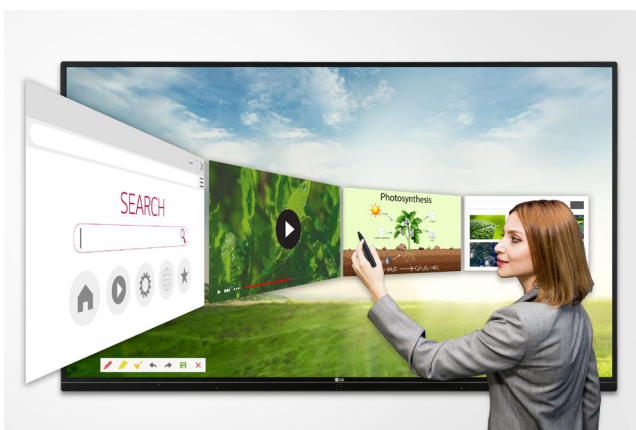

* Image shown is for illustrative purpose only.

Web Browser

The TR3BF/G series supports the web browser in the Android OS, so you can search the web easily and quickly, without connecting to an external desktop.