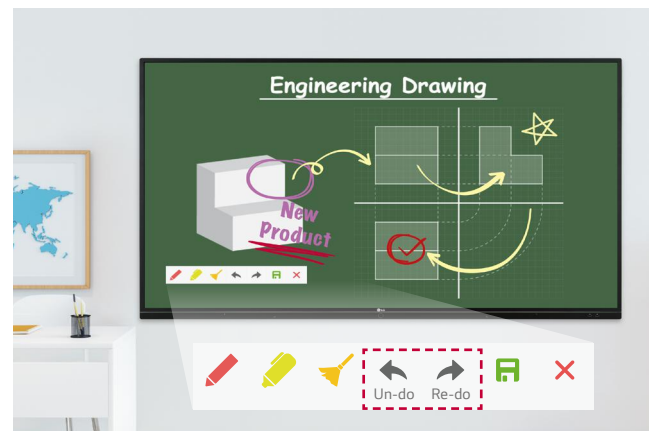

* All images are for illustrative purposes only.

USER FRIENDLY EXPERIENCE

* Image shown is for illustrative purpose only.

DPM (Display Power Management)

By activating DPM function, the display can be set to be on only when there is an input signal, which enables more efficient power management.

* Image shown is for illustrative purpose only.

Annotation Upgrade

At annotation tool mode, 'Un-do' and 'Re-do' functions provide enhanced user experience. (Annotation tool can be used on any source.)

* Image shown is for illustrative purpose only.