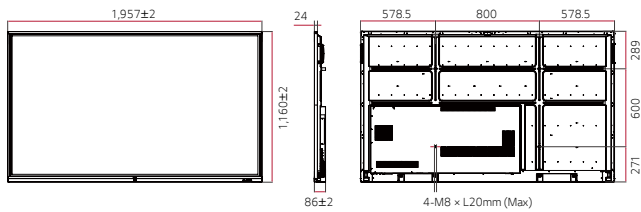

* All images are for illustrative purposes only.

PRODUCT INFORMATION

* 86 inch

TR3BF/G Series

Display	Inch	86" / 75" / 65" / 55"
	Resolution	3,840 × 2,160 (UHD)
	Resolution (Android)	3,840 × 2,160 (UHD)
	Gap Between Cover Glass and Open Cell	< 1 mm
	Brightness (w/ Glass)	(Typ.) 330, 330, 350, 350 nit
	Brightness (wo Glass)	(Typ.) 370, 370, 390, 390 nit
Touch	Touch Type	IR
	Multi Touch Point	Max. 20 Points
Connectivity	Input	HDMI (3), USB 3.0 (3), USB 2.0 (3), RGB (1), Audio (1), RS232 (1), RJ45 (1)
	Output	HDMI Out (1), Audio (1), Touch USB (2)

DIMENSION

(unit: mm)

86"

75"

65"

CONNECTIVITY

Front

Side