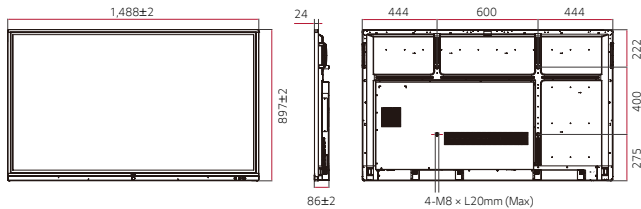

DIMENSION

(unit: mm)

86"

75"

65"

CONNECTIVITY

Front

Side

Bottom

① USB 2.0

② HDMI OUT

③ USB 3.0

④ TOUCH OUT 1

⑤ HDMI IN 1

⑥ HDMI IN 2

⑦ HDMI IN 3