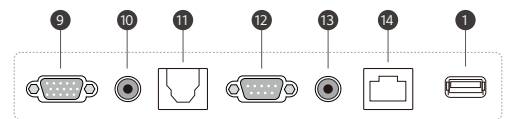

DIMENSION

(unit: mm)

86"

75"

65"

CONNECTIVITY

Front

Side

Bottom

① USB 2.0

② HDMI OUT

③ USB 3.0

④ TOUCH OUT 1

⑤ HDMI IN 1

⑥ HDMI IN 2

⑦ HDMI IN 3