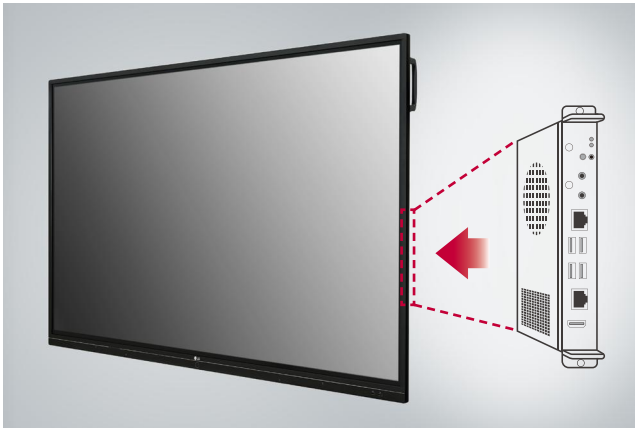

SECURITY & COMPATIBILITY

Built-in OPS Slot

The TR3BF/G series supports OPS slots, allowing you to easily and conveniently mount OPS desktop at the back of the digital board without the hassle of connecting to an external desktop, offering you more expanded functions.