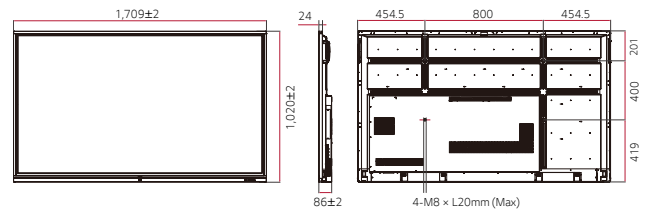

* All images are for illustrative purposes only.

PRODUCT INFORMATION

* 86 inch

TR3BF/G Series

Display	Inch	86" / 75" / 65" / 55"
	Resolution	3,840 × 2,160 (UHD)
	Resolution (Android)	3,840 × 2,160 (UHD)
	Gap Between Cover Glass and Open Cell	< 1 mm
	Brightness (w/ Glass)	(Typ.) 330, 330, 350, 350 nit
	Brightness (wo Glass)	(Typ.) 370, 370, 390, 390 nit
Touch	Touch Type	IR
	Multi Touch Point	Max. 20 Points
Connectivity	Input	HDMI (3), USB 3.0 (3), USB 2.0 (3), RGB (1), Audio (1), RS232 (1), RJ45 (1)
	Output	HDMI Out (1), Audio (1), Touch USB (2)

DIMENSION

(unit: mm)

86"

75"

65"

CONNECTIVITY

Front

Side