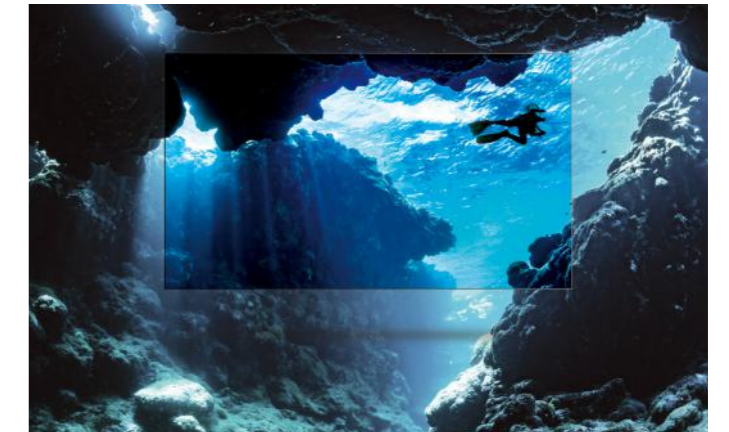

4K Cinema HDR

4K Cinema HDR

LG 4K Cinema HDR offers the filmmaker's vision by use of HDR formats. Now, a unique cinematic experience is available at hotel rooms with Dolby Vision™ and HDR 10.