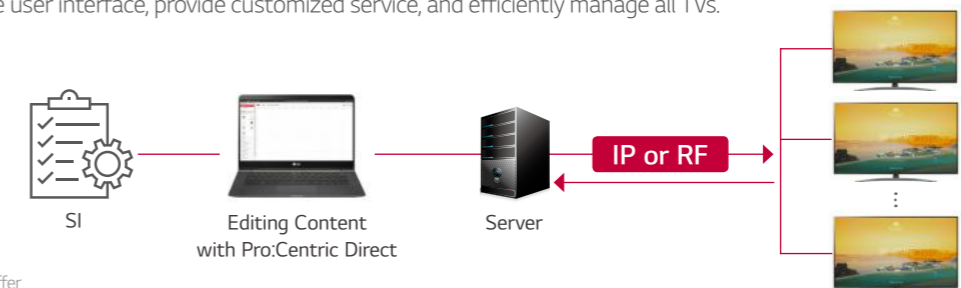

Various Features

PCA serves the convenience of the guest through a Wake-up setting, Weather Information, Map Service, and much more functions that you can choose.

* Customized UI may differ

Customizable Template & Page

Choose an alternative look & feel template based on your reference, and edit multiple sections with 40 pages of billboards by yourself with the web based tool.

Pro:Centric Direct (IP & RF)

Personalize the guest room television experience with the Pro:Centric Direct, which is a hotel content management system that supports simple editing tools and provides guests' access to a variety of additional features, such as an interactive Electronic Program Guide (EPG), weather forecast and customized electronic billboards for information on hotel amenities. These are all conveniently presented through the on-screen menus and controlled by their TV remote control. With this solution, users can easily edit the user interface, provide customized service, and efficiently manage all TVs.