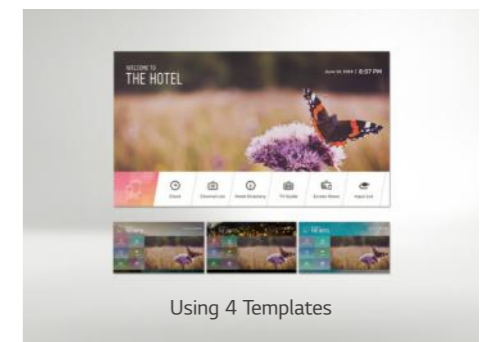

New Quick Menu

Enjoy LG's simple home menu solution. It provides editable welcome message, date/time and other frequently used menus in the form of bar. These can be all set with a remote control or USB, and guests are able to easily access the menus they want improving satisfaction of their stay. The new Quick menu (Ver 3.0) with many new features like Hotel Promotional Video creation tool, and Quick Manager allows for easy information distribution throughout the same network without a server or USB cloning function.