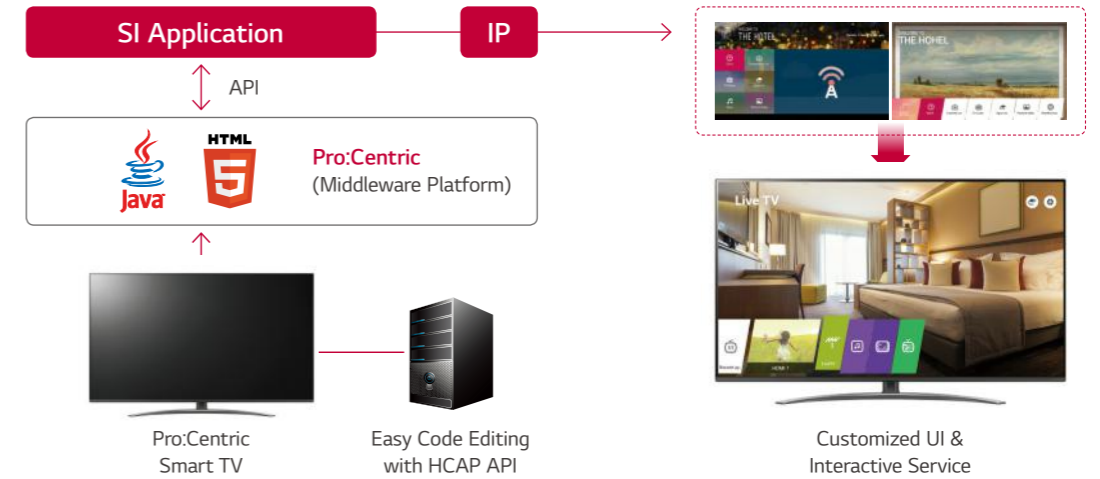

LG Pro:Centric SMART

A Premium Smart Solution via IP & RF network

Pro:Centric SMART is optimized for customizing hospitality services for hotel brands and guests through an IP & RF infrastructure.

With its high picture quality, sophisticated design and advanced connectivity functions, it upscales in-room entertainment and increases convenience through implementation of high-end technology.

Pro:Centric SMART Application Platform (IP)

LG Pro:Centric SMART offers extended customizable tools; HTML5, GEM. With these, the partners can optimize Commercial TVs to edit and develop their own enhanced service design. Also, it gives visual impact on and delivers messages to customers as users intend.

Choose an alternative look & feel template based on your reference, and edit multiple sections with 40 pages of billboards by yourself with the web based tool.

Pro:Centric Direct (IP & RF)

Personalize the guest room television experience with the Pro:Centric Direct, which is a hotel content management system that supports simple editing tools and provides guests' access to a variety of additional features, such as an interactive Electronic Program Guide (EPG), weather forecast and customized electronic billboards for information on hotel amenities. These are all conveniently presented through the on-screen menus and controlled by their TV remote control. With this solution, users can easily edit the user interface, provide customized service, and efficiently manage all TVs.

4K Upscaler

Enjoy Full HD content in 4K UHD quality. The 4K Upscaler automatically upgrades Full HD content to UHD through a simple six-step upscaling processes.

Smart DRM

Pro:Idiom

DRM (Digital Right Management) technology unlocks access to premium content to help assure rapid and broad deployment of HDTV and other high value digital contents.