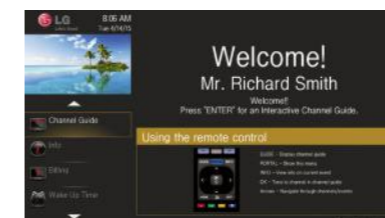

Welcome Message

Warm greeting message including guest's name.