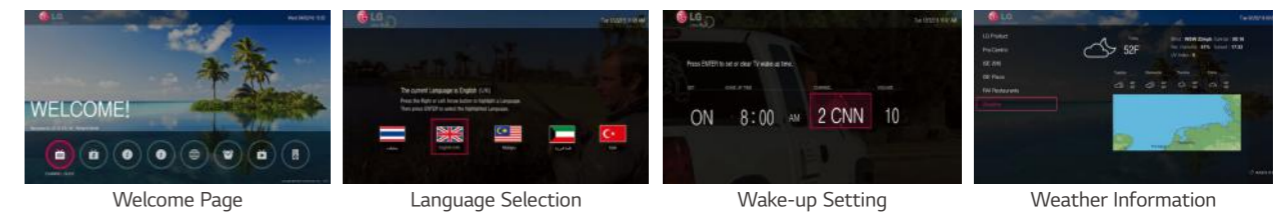

Pro:Centric Application (RF)

You can now differentiate your hotel with our customizable templates and pages which can be specialized for your property. Pro:Centric provides you a solution that is easily customizable for your business.