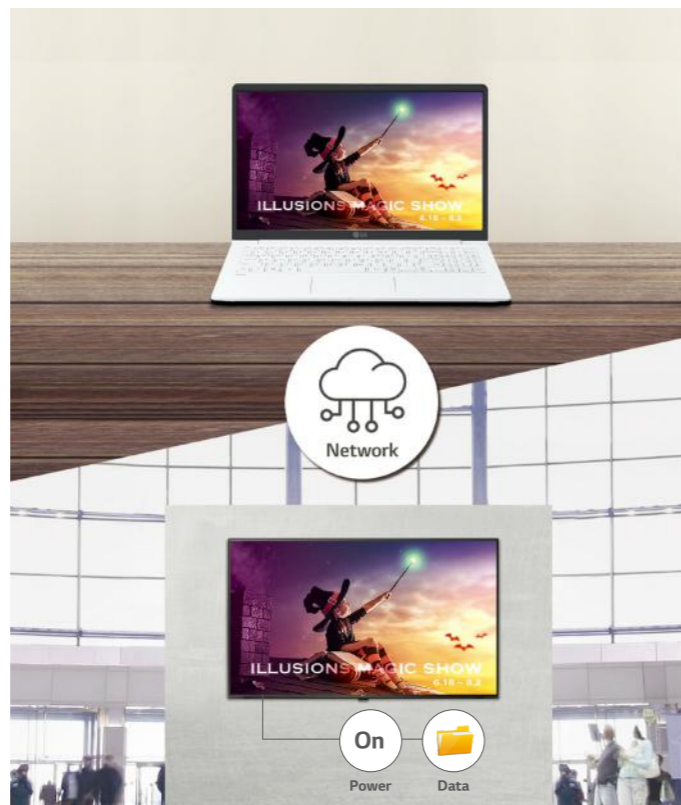

LW341C _ EU

24H" / 28H"

- HD
- Diagnostics (USB)
- Welcome Video / Screen
- IR Out, USB Cloning, External SPK Out
- USB Auto Playback+, Time Scheduler
- Built In Power

Real-Time Remote Monitoring

In case of malfunction or errors, real-time remote care can be configured. If an error occurs, immediate notification is sent through the SNMP (Simple Network Management Protocol) to facilitate oversight and troubleshooting.

WOL (Wake-on-LAN)

WOL (Wake-on LAN) enables users to send a message throughout the network to power on displays.

* Actual product appearance may differ from the above simulated scene.

LG Healthcare TV (Arm TV)