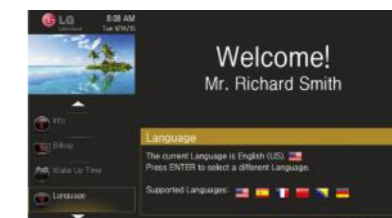

Automatic Language Setting

Default language settings based on the guest's nationality.