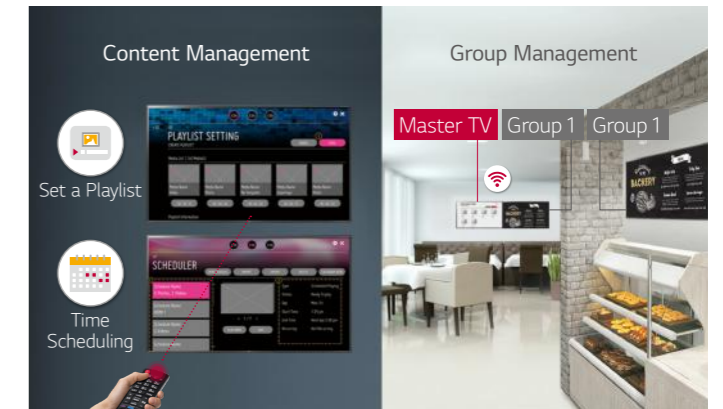

Features

Embedded Content & Group Management

The embedded Content and Group Management System allows you to edit and play content, schedule playlists and groups, and control Signage via remote control, mouse and mobile phone without the use of separate PC or software. This makes content management much easier and more user-friendly.

* These images are provided for illustrative purposes, and the actual GUI may differ.
* All displays must be connected to the same network.