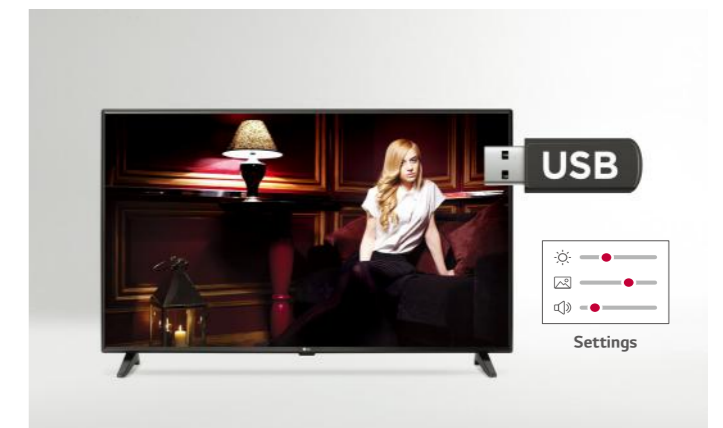

USB Data Cloning

USB data cloning enables more efficient management of multiple displays for optimal operation and viewing. For content management updates, users can simply copy data to a USB in one display and then easily distribute it to other displays through a USB plug-in.