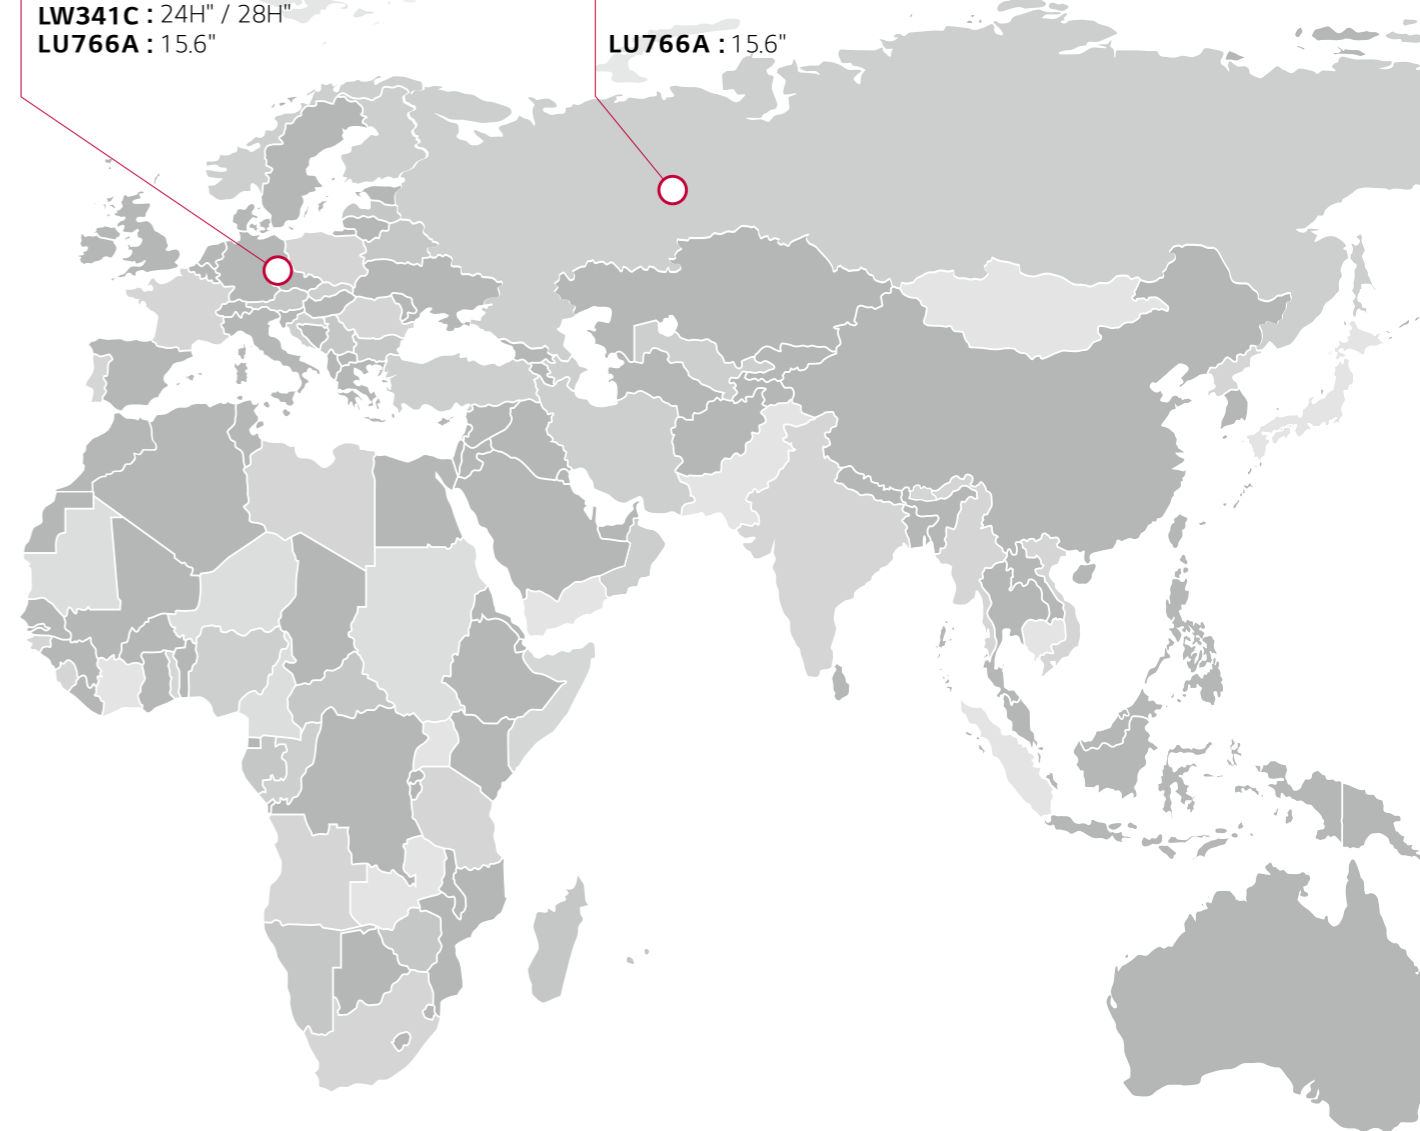

Accessories

Several Accessories Ready for Commercial TV

LEC-005

External Clock

- Automatic Time Setting (Summer Time)
- Attaching Method with 3M Dual Stickers (Black)
- Alarm / Buzzer / Luminance Control Available
- TV Side Housing : RJ12 Connector (LEC-005), RGB Connector (LEC-003)

Hotel Simple RCU

Simple Remote control

- Simple Remote Controller with 19 keys
- Infrared
- Multi IR Code (1/9)
- Color : Black

AN-MR18HA

Magic Remote control

- Gesture, Pointing, Wheel Control
- Number Key Pad
- Magic Zoom

LTC* Simple RCU

Simple Remote control

1. Simple Remote Controller with 7 keys
   - Infrared
   - Antibacterial Surface to be cleaned with water and alcohol
   - Multi IR Code (1/4)
   - Color : White
2. *LTC (Long Term Care)

EU / CIS Line up

EU

- WT980H : 65"
- WU960H : 65"
- ET961H : 55" / 65"
- UT782H : 43"
- UT761H : 49" / 55" / 65"
- UV761H : 43"

- UT662H : 43" / 49" / 55" / 65"
- UT665H : 43" / 49" / 55"
- LT661H : 24H" / 28H" / 32H"
- LT341H : 32H" / 43"
- UT782V : 43"
- UT762V : 49" / 55" / 65"
- LT662V : 24H" / 28H" / 32H"
- UT640S : 43" / 49" / 55" / 65" / 70" / 75"
- LT340C : 28H" / 32H" / 43" / 49"
- LW341C : 24H" / 28H"
- LU766A : 15.6"

CIS

- WU960H : 65"
- ET961H : 55" / 65"
- UT782H : 43"
- UT761H : 49" / 55" / 65"

- UT665H : 43" / 49" / 55"
- LT661H : 24H" / 28H" / 32H"
- LT341H : 32H" / 43"

- UT640S : 43" / 49" / 55" / 65" / 70" / 75"
- LT340C : 28" / 32H" / 43" / 49"

- LU766A : 15.6"