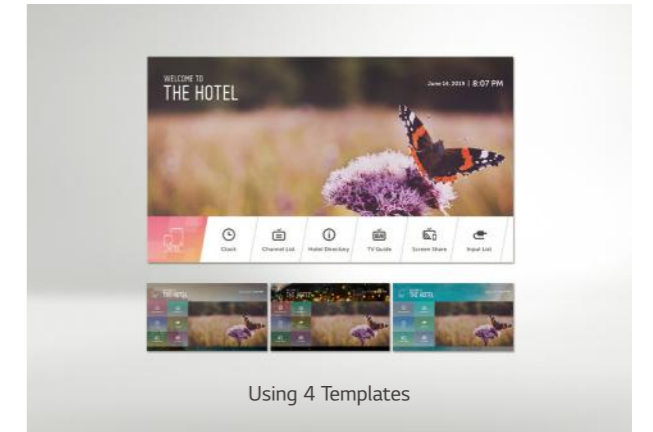

One Channel Map

The One Channel Map feature allows users to edit and list the channels of their choos from any of the various broadcasting signals.

Features

Commercial Swivel Stand

Expand the range of comfort for the guests with a commercial grade stand by allowing them to watch a TV from any angle.

Quick Menu

Enjoy LG's simple home menu solution. It provides editable welcome message, date/time and other frequently used menus in the form of bar. These can be all set with a remote control or USB, and guests are able to easily access the menus they want improving satisfaction of their stay. The new Quick menu (Ver 3.0) with many new features like Hotel Promotional Video creation tool, and Quick Manager allows for easy information distribution throughout the same network without a server or USB cloning function.