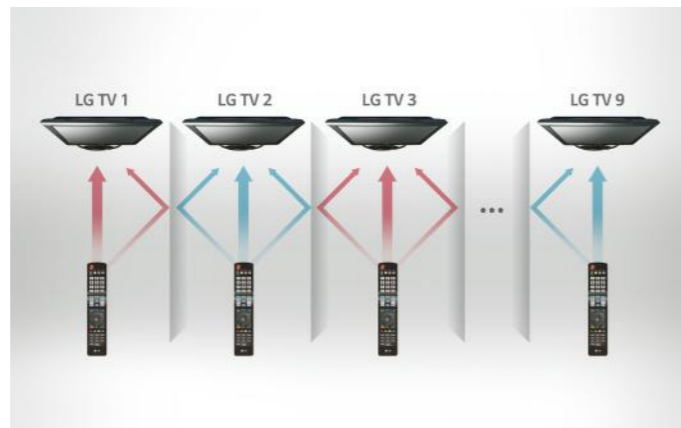

Multi IR

Multi IR function eliminates the remote control signal interference between TVs for multiple devices.

* Only available for LG TV models