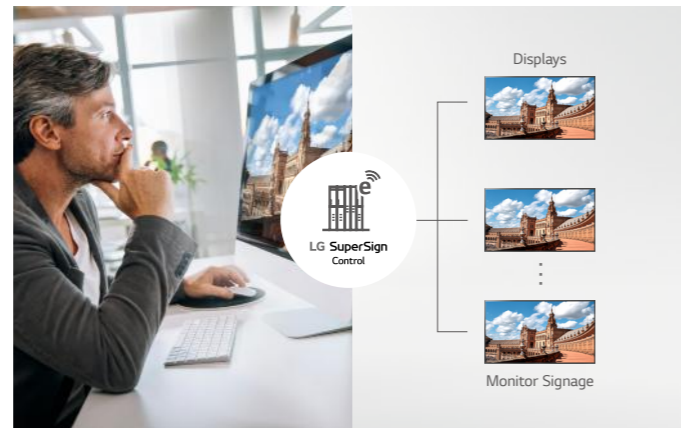

Features

NTP

With NTP (Network Time Protocol), the TV receives real time updates from the network and synchronizes its time accordingly.

UT640S _ EU / CIS 43" / 49" / 55" / 60" / 65" / 70" / 75"

- UHD
- Embedded CMS (Content Management, Group Management)
- SuperSign SW Compatibility (Control / Control+, Simple Editor)
- Crestron Connected® (Network Based Control)
- WOL (Wake On LAN), SNMP
- DPM (Display Power Management) Mode
- USB Data Cloning
- RTC (Real Time Clock), NTP (Network Time Protocol)

SuperSign Control

SuperSign Control is the basic control software, and it can manage up to 100 displays through a single account and server. Power, volume, and scheduling can be remotely adjusted, and firmware updates are supported.