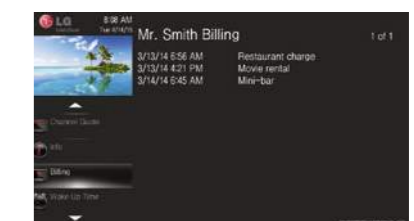

Billing Info

Guest's billing information automatically updated via PMS.