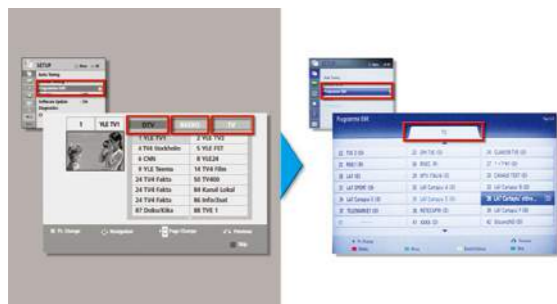

Easily attach an external clock to your hospitality TV. Guests can quickly check the time just by looking at the TV, and all it needs is an RGB interface connection.

55" / 49" / 43" / 32"

LV541H

EU/CIS

- Full HD
- Commercial Swivel Stand
- Solution : Pro:Centric[®] V / Hotel Quick Menu
- EzManager for quick and simple TV settings
- Embedded Customizable Templates*
- PMS Interfaced Service Ready
- TV Link Interactive
- Instant On, External Power, External Clock Ready
- Hotel Quick Menu

* It is available when the TV is connected to Pro:Centric server.

One Channel Map

The One Channel Map feature allows users to edit and list the channels of their choosing from any of the various broadcasting signals.