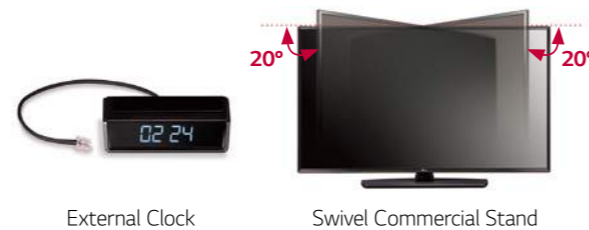

LG COMMERCIAL TV CATEGORY

*Features may vary by each models and inches.

LG Commercial TVs are mainly classified into Pro:Centric® Smart, Pro:Centric® V, Commercial Lite and SuperSign TV.

LG Pro:Centric[®] SMART with OLED