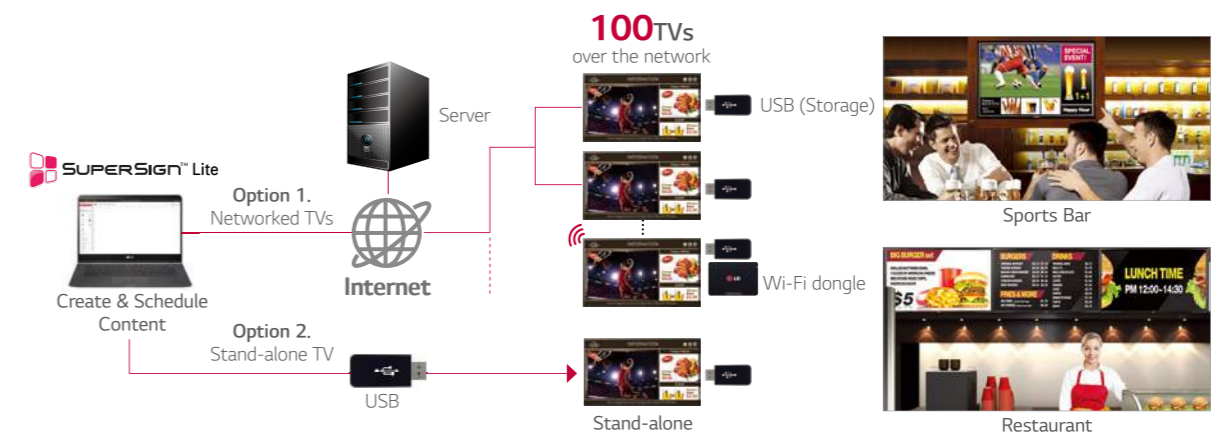

RTC

Save time and improve convenience with RTC (Real Time Clock). When the TV's power is off, time information is stored on the RTC module via an internal memory, and a time sync process can be omitted as the TV turns on.

NTP

With NTP (Network Time Protocol), the TV receives real time updates from the network and synchronizes its time accordingly.

SuperSign™ Solutions

The SuperSign™ Solution includes SuperSign Control, Simple Editor to provide digital media editing, scheduling, distribution and management capabilities.