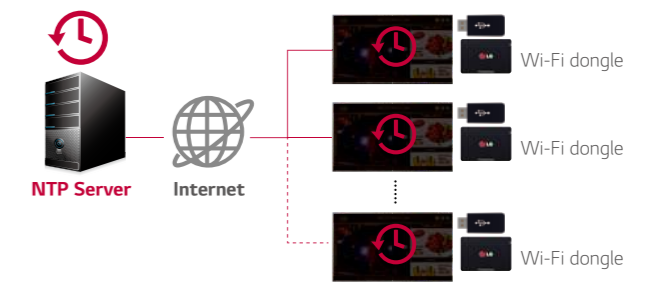

NTP

With NTP (Network Time Protocol), the TV receives real time updates from the network and synchronizes its time accordingly.