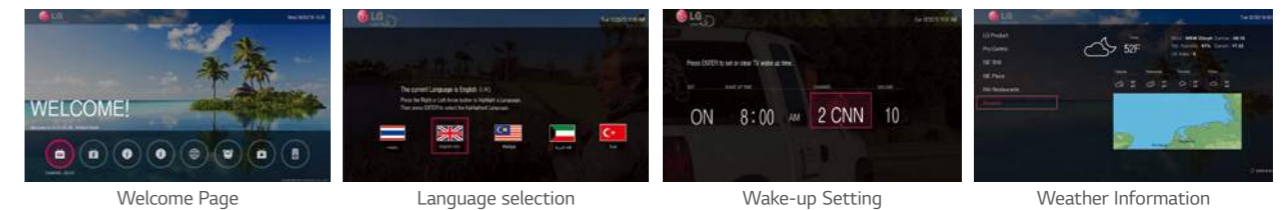

Pro:Centric® Server Application (RF)

You can now differentiate your hotel with our customizable templates and pages which can be specialized for your property. Pro:Centric® provides you a solution that is easily customizable for your business.