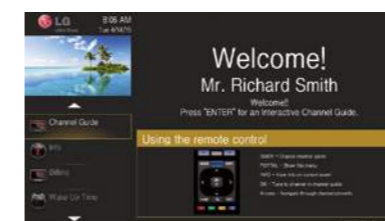

Welcome Message

Warm greeting message including guest's name.