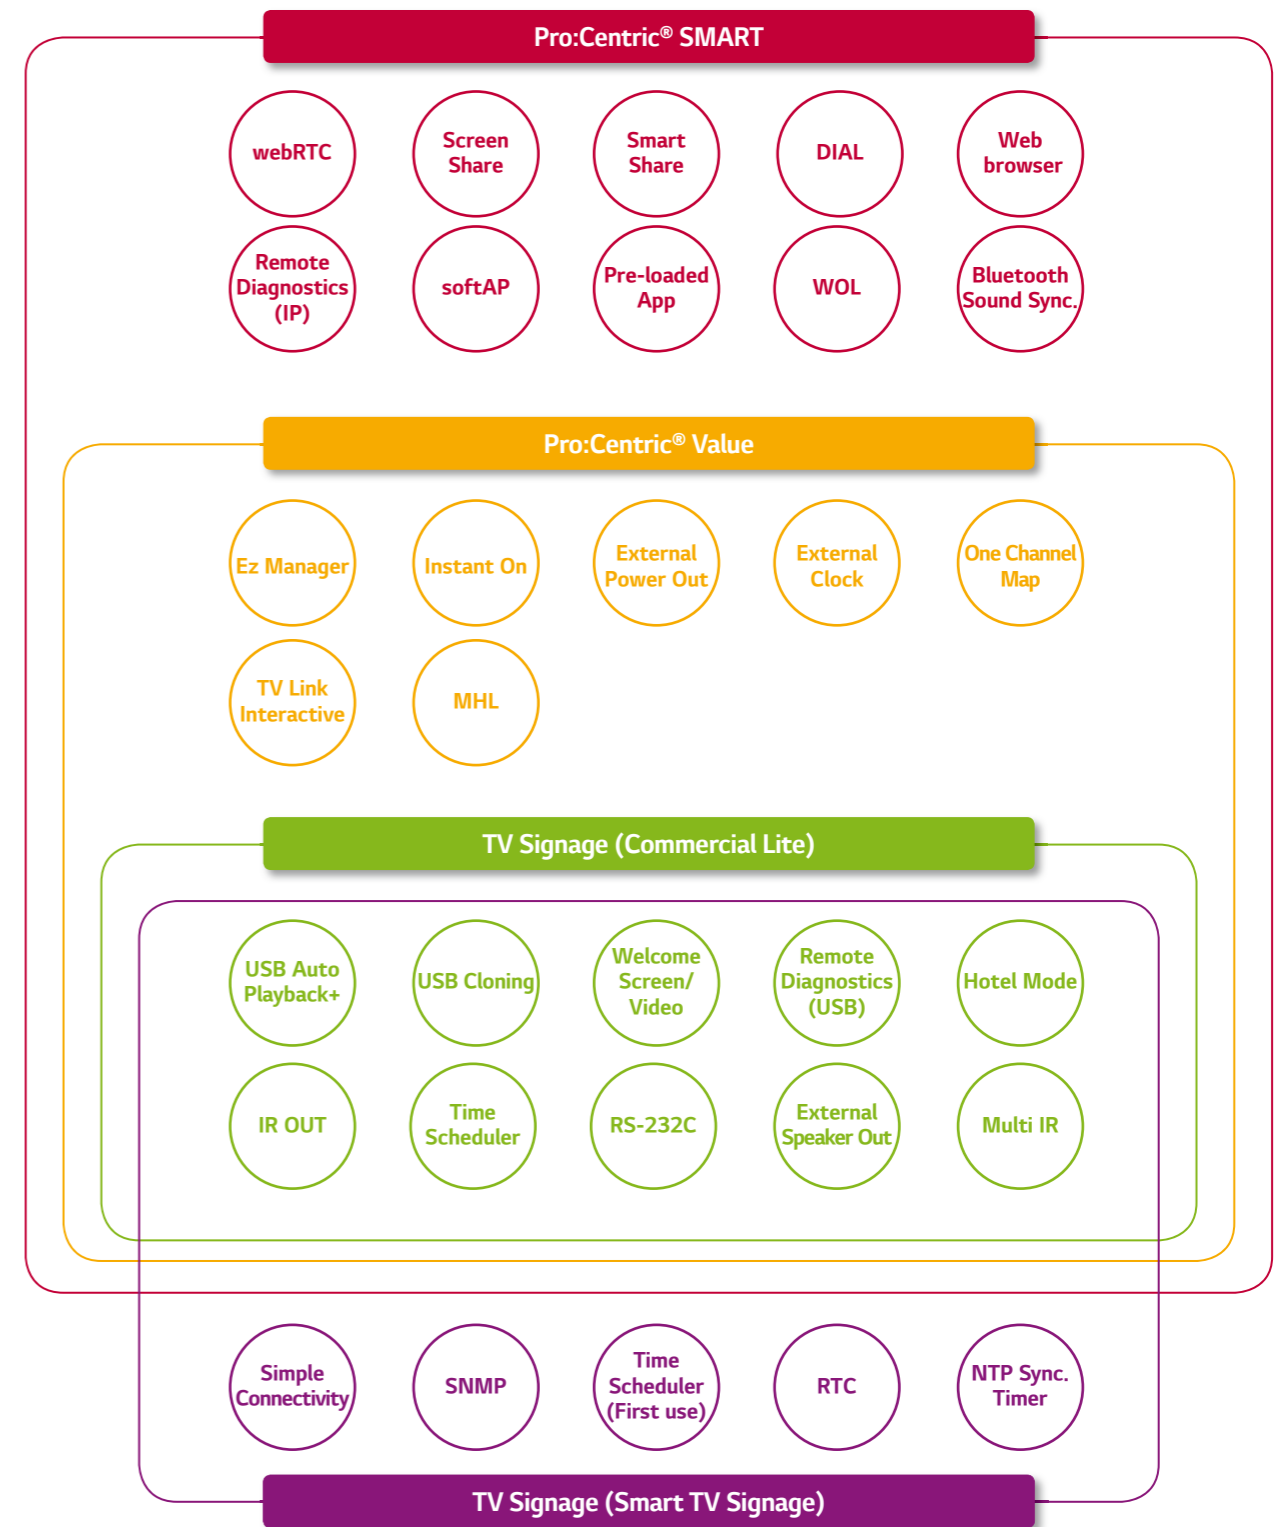

LG COMMERCIAL TV CATEGORY

*Features may vary by each models and inches.

LG Commercial TVs are mainly classified into Pro:Centric® Smart, Pro:Centric® V, Commercial Lite and SuperSign TV.