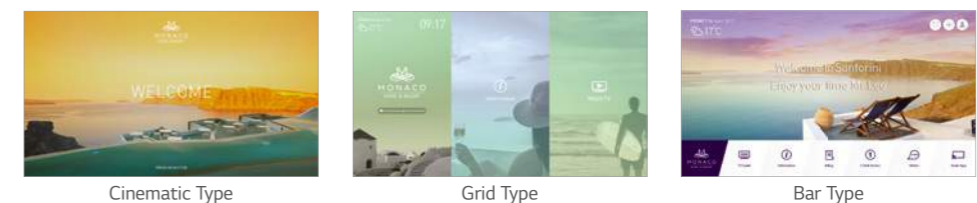

Various Features

PCA serves the convenience of the guest through a Wake-up setting, Weather Information, Map Service, and much more functions that you can choose.

Customizable Template & Page

Choose an alternative look & feel template based on your reference, and edit multiple sections with 40 pages of billboards by yourself with the web based tool.

Pro:Centric[®] Direct Support (IP)

Simply create your own templates and remotely manage TVs on the IP network with Pro:Centric Direct, LG's content management software. Pro:Centric Direct offers a free design template, along with customizable widgets and three types of theme templates (Cinematic-type, Grid-type, Bar-type) in order to promote branding and meet guests' tastes and needs. Its interactive solution, including 1-click service, and intuitive UI impress guests while elevating their hotel experience. Plus, for hoteliers, not only does it offer efficient content production and management, but it also maximizes advertisement effectiveness, which contributes to improving the hotel brand.