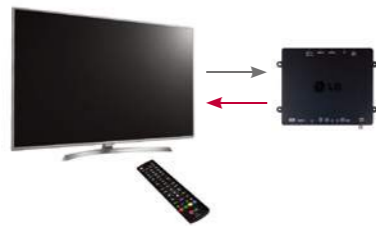

IR Out

Using the interactive set-top-box, all LG TVs can be controlled with a single remote.

RS-232C

Via the TV's RS-232C port, you can remotely control power and volume settings simultaneously.

75" / 65"
UV341C