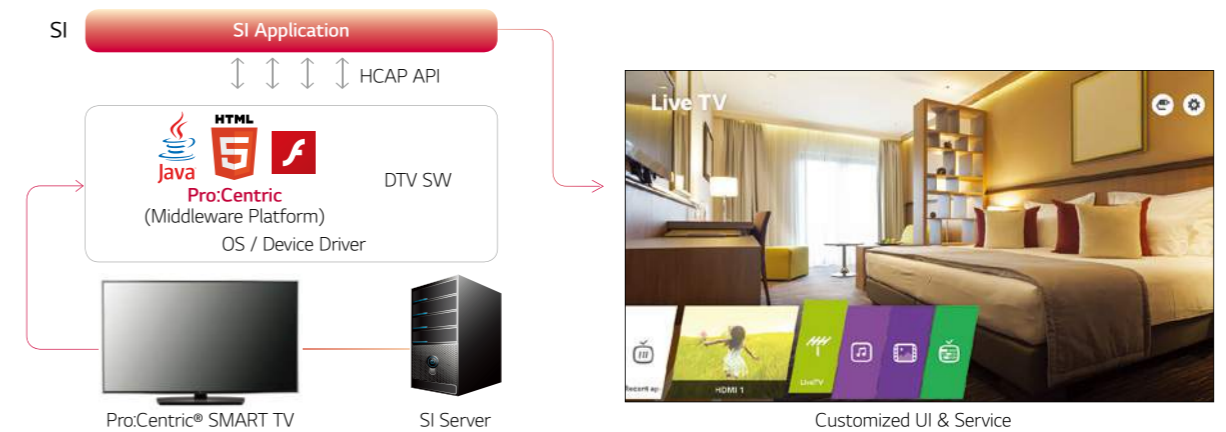

LG Pro:Centric[®] SMART

A PREMIUM SMART SOLUTION VIA IP & RF NETWORK

Pro:Centric[®] SMART is optimized for customizing hospitality services for hotel brands and guests through an IP & RF infrastructure. With its high picture quality, sophisticated design and advanced connectivity functions, it upscales in-room entertainment and increases convenience through implementation of high-end technology.

Pro:Centric[®] SMART Application Platform (IP)

LG Pro:Centric SMART offers extended customizable tools; HTML5, GEM and Flash. With these, the partners can optimize Commercial TVs to edit and develop their own enhanced service design. Also, it gives visual impact on and delivers messages to customers as users intend.