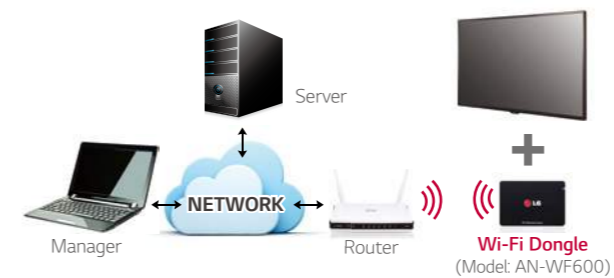

Features

Simple Connectivity

With Wi-Fi dongle support, distribution of advertisement content has been simplified. By removing the need of an external media player and Ethernet/RS-232C cables, the total cost of ownership (TCO) can be reduced.