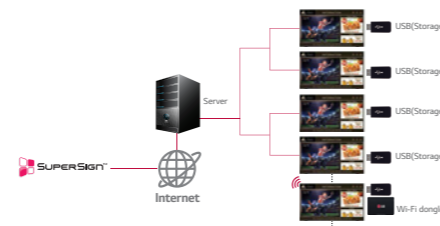

The SUPERSIGN™ Solution provides total content management. Features include digital media editing, scheduling, distribution, and management capabilities.

Solutions for SuperSign™ TV

Web-based Contents Authoring and Operation Solution Player

- Connections Up to 50 Clients
- Solution Suitable for SMB
- Supports Dual Content Editor in both PC App and Web

Web-based Contents Authoring and Operation Solution Player

- Licensed Version
- Connections Up to 1,000 Clients
- Solution Suitable for Enterprise
- Multi-User Account Management
- Supports Dual Content Editor in both PC App and Web

Monitor Control & Auto Calibration S/W

- Remote Monitor Control Solution
- Enhanced Auto Calibration - More Accurate Color Adjustment in 2~3 Minutes