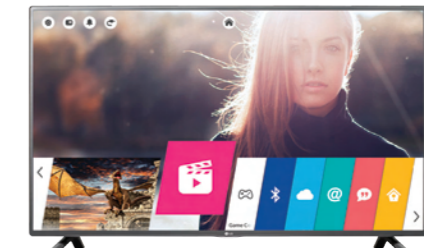

LY760H

55" / 47" / 42" / 39" / 32"

webOS

Simple Connectivity

- Smart Share(WiDi, Miracast), WiFi Direct

Pro:Centric Smart

- Easy Customization
- SDK (HTML5, Java, Flash)

Easy Management & Usability

- Pro:Idiom
- EzManager
- Remote Diagnostics

*Model image and size may vary by regions.