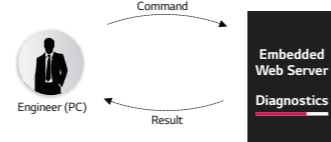

Simple Management

webOS provides remote diagnostics and signal monitoring via an embedded web server enabling SI or LG engineers to check TV or signal information easily.