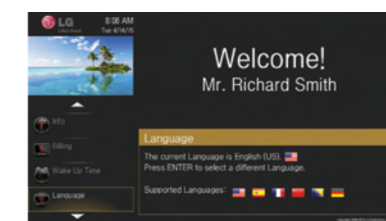

Automatic language setting

Default language settings based on the guest's nationality.