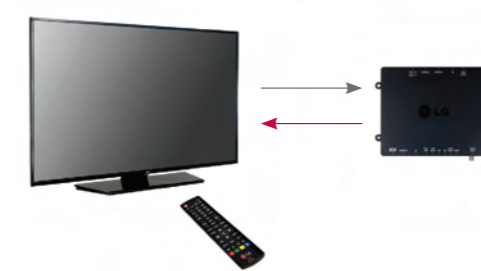

IR Out

Using the interactive set-top-box, all LG TVs can be controlled with a single remote.