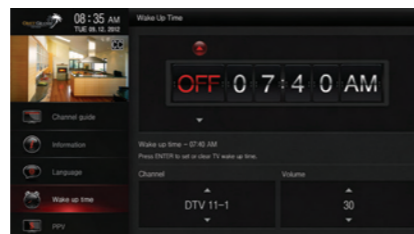

Instant On

The high speed loading system enables users to enjoy content immediately after turning on the TV.

Multi Video Channel for Hotel Advertisement

Operation of up to 22 hotel channels offers various information and additional services to customers.

Preloaded App

Guests can be served with bandwidth-worry-free pre-loaded applications.

Advanced Wake Up Time

With the alarm function guests are able to set a wake up time as well as channel and volume.

Remote Manager