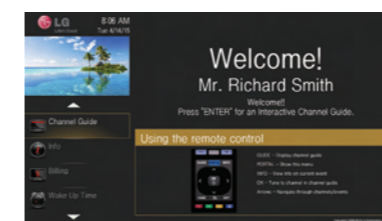

PMS Interfaced Services

The Pro:Centric® Application included in the Pro:Centric® server provides customizable templates, enabling hoteliers to add hotel branded portal pages and channels. It also offers guest-centric services, such as a welcome page with the guest's name, auto language setting and billing information with the Property Management System(PMS) interface.