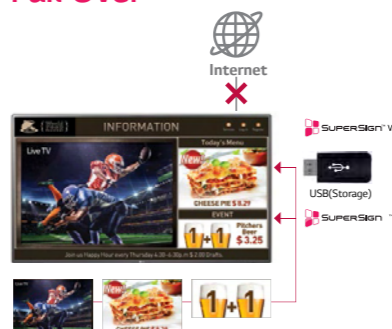

Fail Over

The USB Fail Over function enables content to be displayed without dead spots when no input signal is to be activated.

Content Management