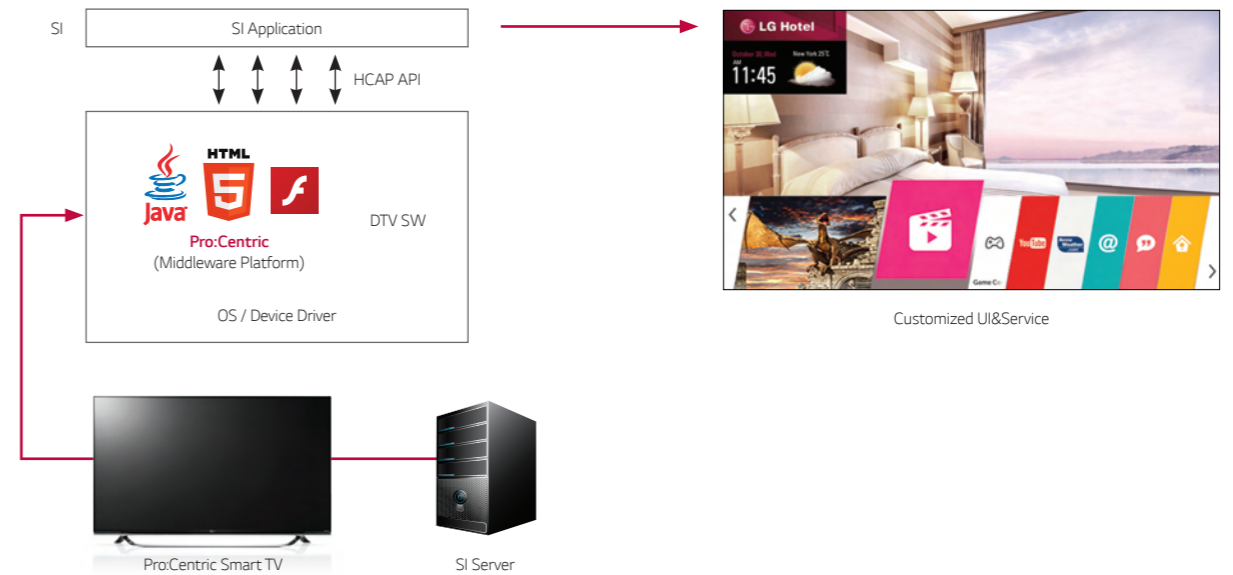

Input Picker

Input Picker shows interface connection status and offers intuitive user interface navigation enabling faster connectivity.

Smart Customization

Pro:Centric Smart SDK

LG Pro:Centric SMART offers extended customizable tools; HTML5, Java and Flash. With these, the partners can optimize Commercial TVs to edit and develop their own enhanced service design. Also, it gives visual impact on and delivers messages to customers as users intend.

Smart Management

EzManger

EzManager provides convenient installation function that helps to set up Pro:Centric TV settings automatically without extra effort of configuration. Auto-installation requires 1-3 minutes while manual installation requires 3-5 minutes.