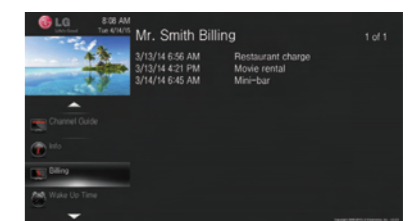

Billing info

Guest's billing information automatically updated via PMS.