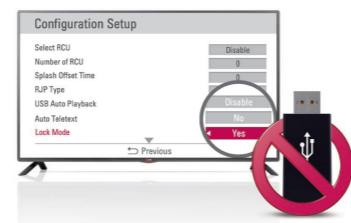

Lock Mode

The Lock Mode blocks external input signals for illegal communication, a useful feature for preventing misuse of TVs in facilities such as prisons, mental hospitals and other applicable public spaces.