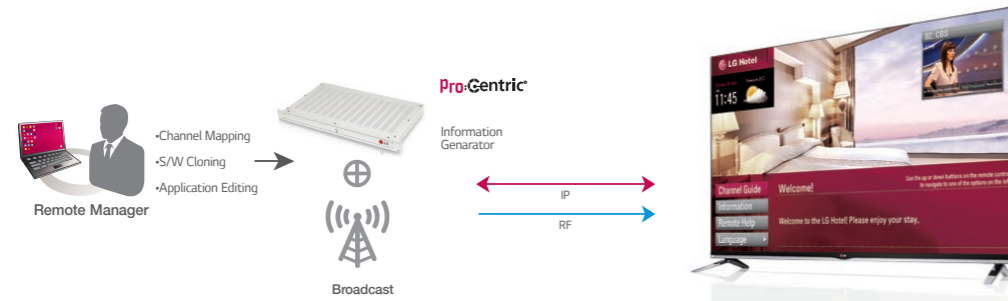

Pro:Centric®V

LG's Pro:Centric V solution allows hoteliers to customize the in-room experience, providing an easy way to interface with program guides, internet data feeds and applications designed to connect guests to hotel services through RF or IP infrastructure.