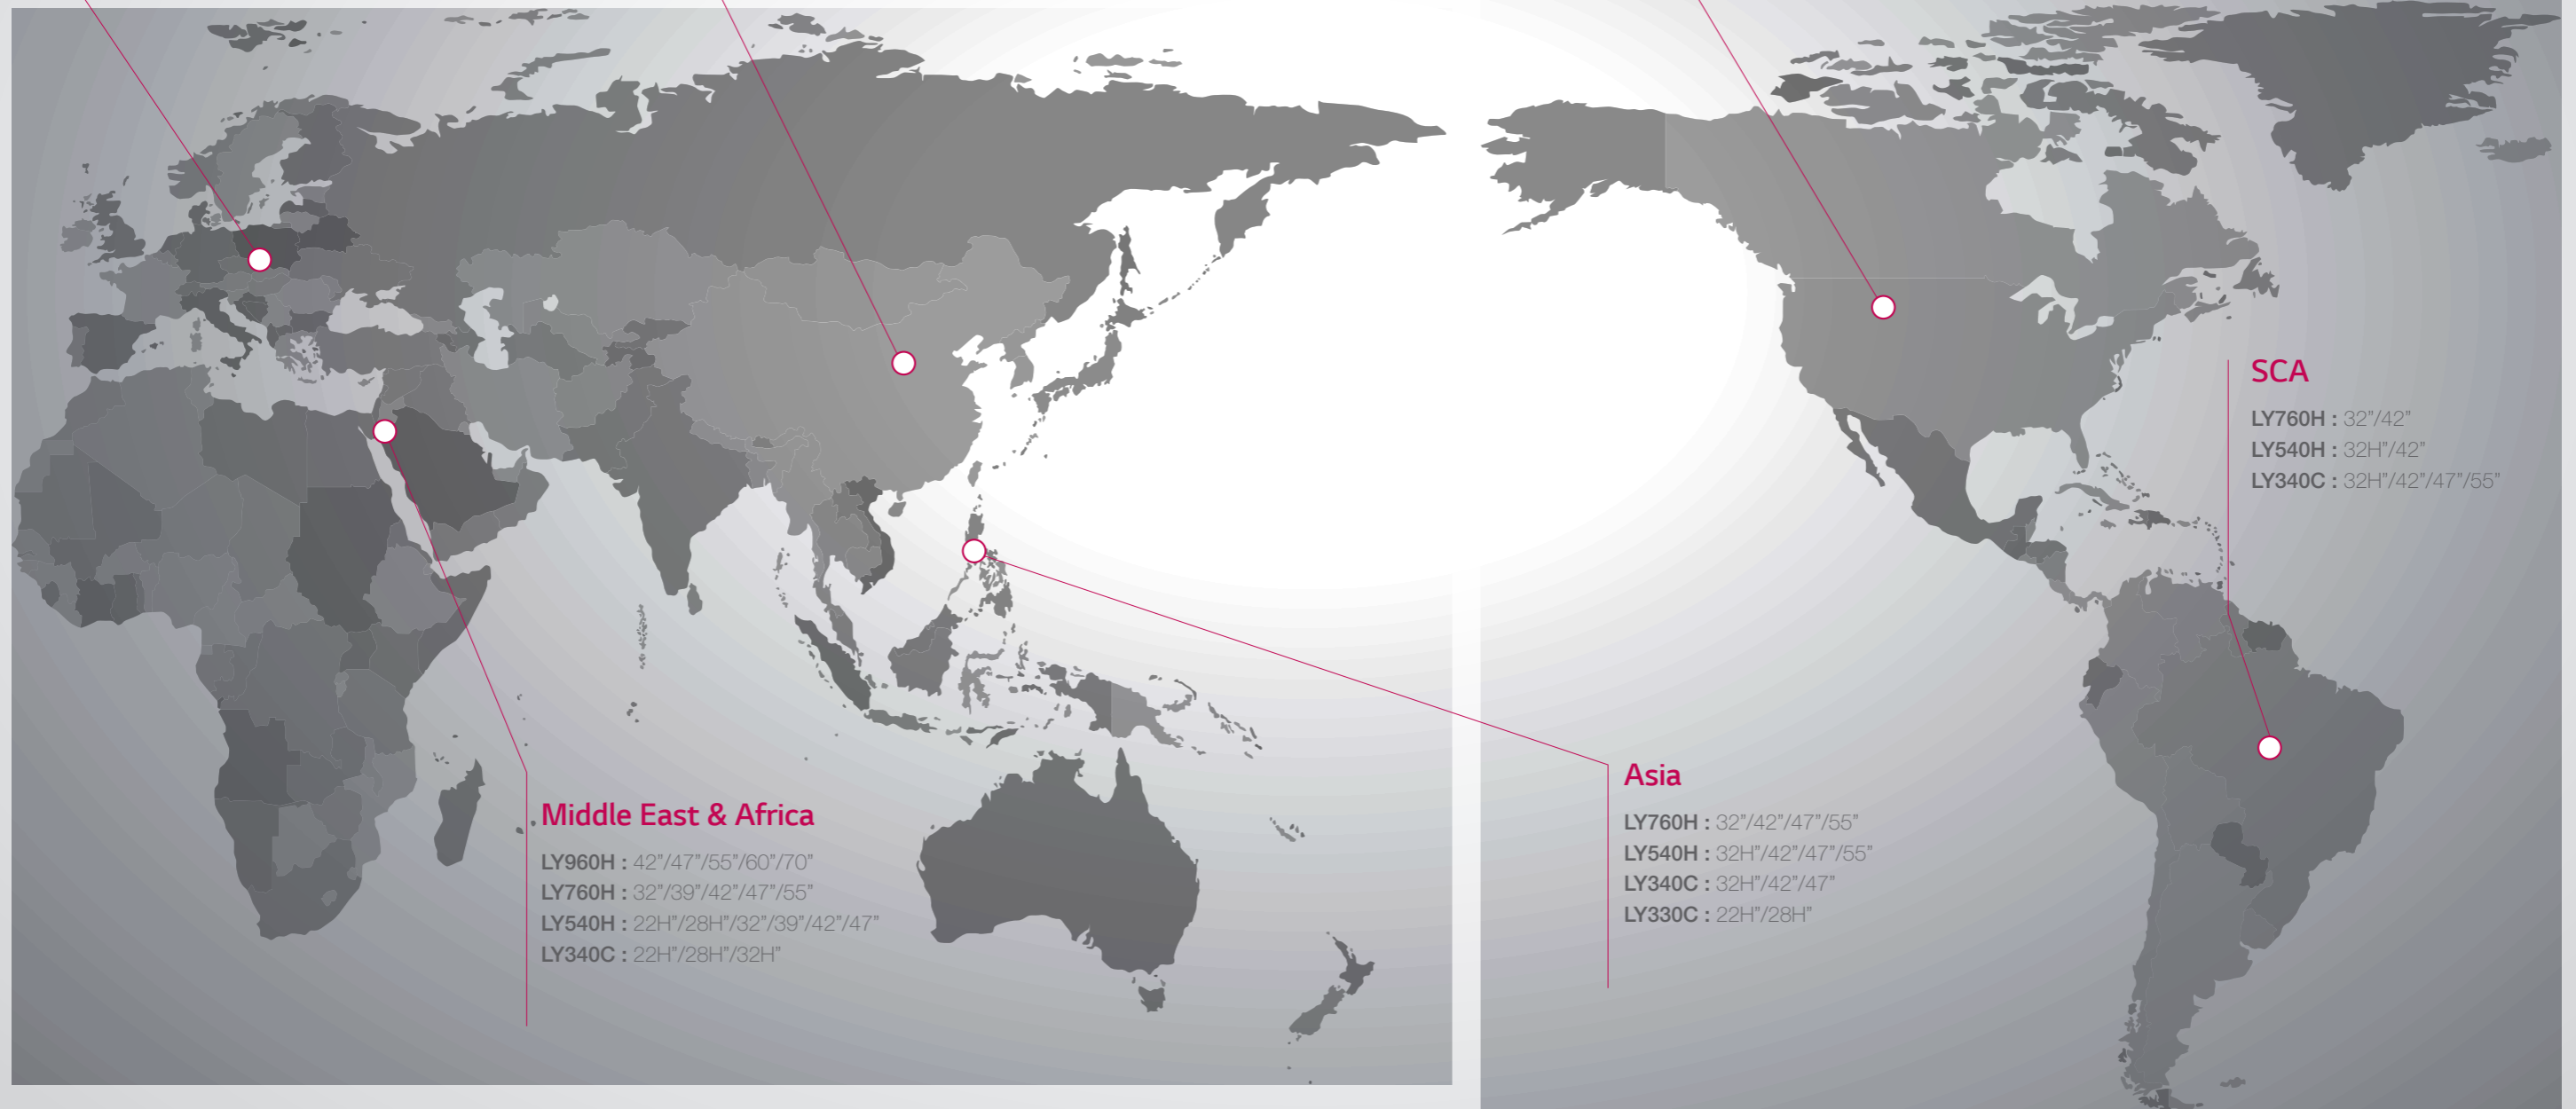

Global Line up

EU/CIS

LY960H : 42"/47"/55"
LY760H : 32"/39"/42"/47"/55"
LY540H : 22H"/28H"/32"/39"/42"/47"
LY340C : 22H"/28H"/32H"

China

LY750H : 42"/47"/55"
LY540H : 42"/47"/55"
LY340C : 39"/42"/47"/55"/60"

NA

LY970H : 47"/55"/60"
LY760H : 32H"/39"/42"/47"/55"
LY570H : 32H"/39"/42"/47"/55"
LY560H : 32H"/39"/42"/47"
LY340C : 28H"/32H"/39"/42"/47"/ 55"/60"/65"

Middle East & Africa

LY960H : 42"/47"/55"/60"/70"
LY760H : 32"/39"/42"/47"/55"
LY540H : 22H"/28H"/32"/39"/42"/47"
LY340C : 22H"/28H"/32H"

SCA

LY760H : 32"/42"
LY540H : 32H"/42"
LY340C : 32H"/42"/47"/55"

Asia

LY760H : 32"/42"/47"/55"
LY540H : 32H"/42"/47"/55"
LY340C : 32H"/42"/47"
LY330C : 22H"/28H"