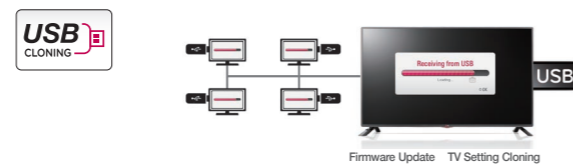

USB Cloning

You can control a designated TV exclusively with the LG Multi IR Remote control unit. In areas where there are multiple TVs installed, such as in large lobbies, hospitals, or nursing homes, each remote can be assigned to each TV with no signal interference from other remotes. Up to nine beds can use this function simultaneously.