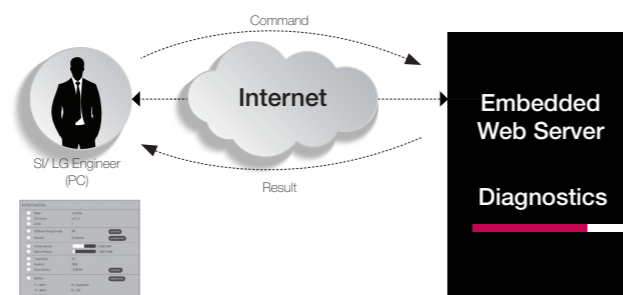

Pro:Centric[®] SMART

LG Pro:Centric SMART offers webOS for Commercial TV user interface and customizable tools that our partners can optimize their Hotel TVs with IP-based programs to provide premium hotel services with integrated set-top box solution.

webOS for Commercial TV

Simple Switching

Simple & Quick switch between services

- Different forms of content on webOS (Broadcasting, Smart Application, Smart Share, Web Browser, Input Source)
- History of previously watched contents

Simple Customization

LG's Commercial Smart Home(Launcher based) will allow the hotels to build their own Smart Home by selecting and ordering apps.

Simple Management

The webOS for Commercial TV provides remote diagnosis and signal monitoring via an embedded web server; enabling Partner / LG engineers to check TV or signal information easily.