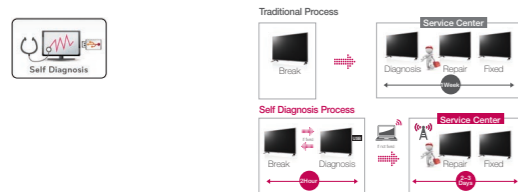

Cost saving

Purchasing another premium hotel TV is not necessary to implement My Pro:Centric. Your current hotel TVs will serve you better with My Pro:Centric.

Easy TV management

Develop and utilize only the functions you need and eliminate the ones those are not necessary. This will maximize your management efficiency.

Self Diagnosis

Enables service engineers to recognize technical issues in the TV quickly and easily through a USB device. The TV stores any technical issues it encounters and can output it to a USB device. Service engineers can use the information to analyze technical issues without the actual TV.