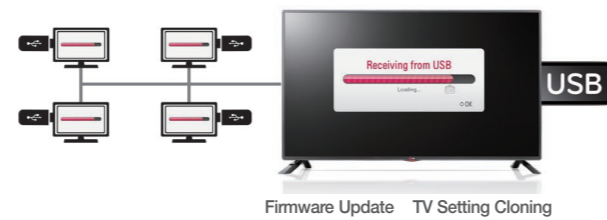

USB Cloning

Your ordinary USB can be the perfect device for cloning all hotel TVs with astonishing speed and ease. The USB Cloning feature allows you to simply copy the TV settings to all TVs using a USB stick, a process that is fully automated to save a lot of time without having to set each TV one by one.