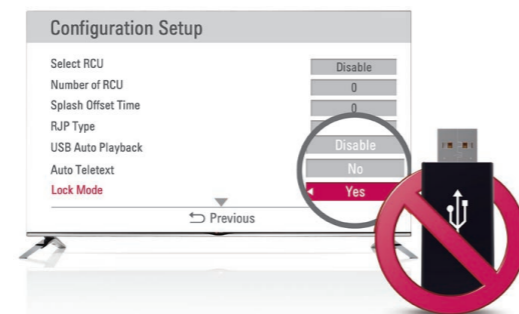

Lock Mode

The Lock Mode blocks external input sources for illegal communication, a useful feature for preventing misuse of TVs in facilities such as prisons, mental hospitals and other applicable public spaces.