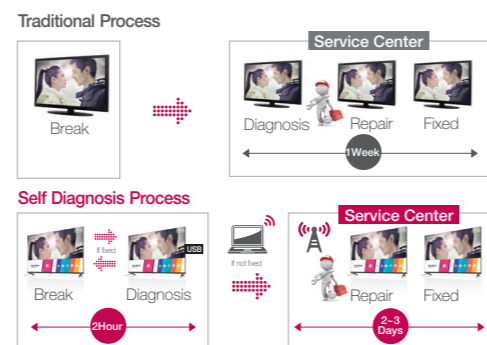

LY750H

- Hybrid Streaming : RF & IP
- Supporting DRM : Pro:Idiom, Watermarking
- Smart Share : DLNA, Wifi Direct, WiDi
- Pre-loaded App
- Smart Mirroring
- Remote Diagnosis and Control (IP)
- Web Browser

Pro:Centric®V

LG's Pro:Centric V solution allows hoteliers to customize the in-room experience, providing an easy way to interface with program guides, internet data feeds and applications designed to connect guests to hotel services through RF or IP infrastructure.

USB Cloning

Your ordinary USB can be the perfect device for cloning all hotel TVs with astonishing speed and ease. The USB Cloning feature allows you to simply copy the TV settings to all TVs using a USB stick, a process that is fully automated to save a lot of time without having to set each TV one by one.

Self Diagnosis

Enables service engineers to recognize technical issues in the TV quickly and easily through a USB device. The TV stores any technical issues it encounters and can output it to a USB device. Service engineers can use the information to analyze technical issues without the actual TV.