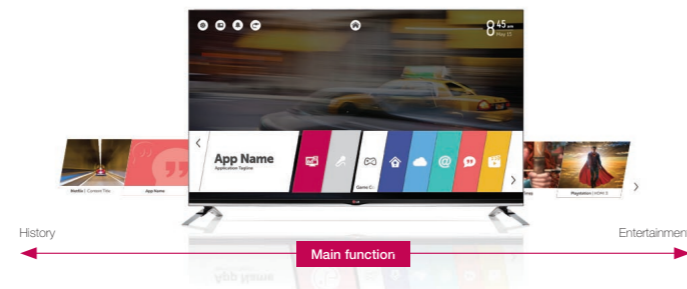

Simple Switching

Simple & Quick switch between services

- Different forms of content on webOS (Broadcasting, Smart Application, Smart Share, Web Browser, Input Source)
- History of previously watched contents