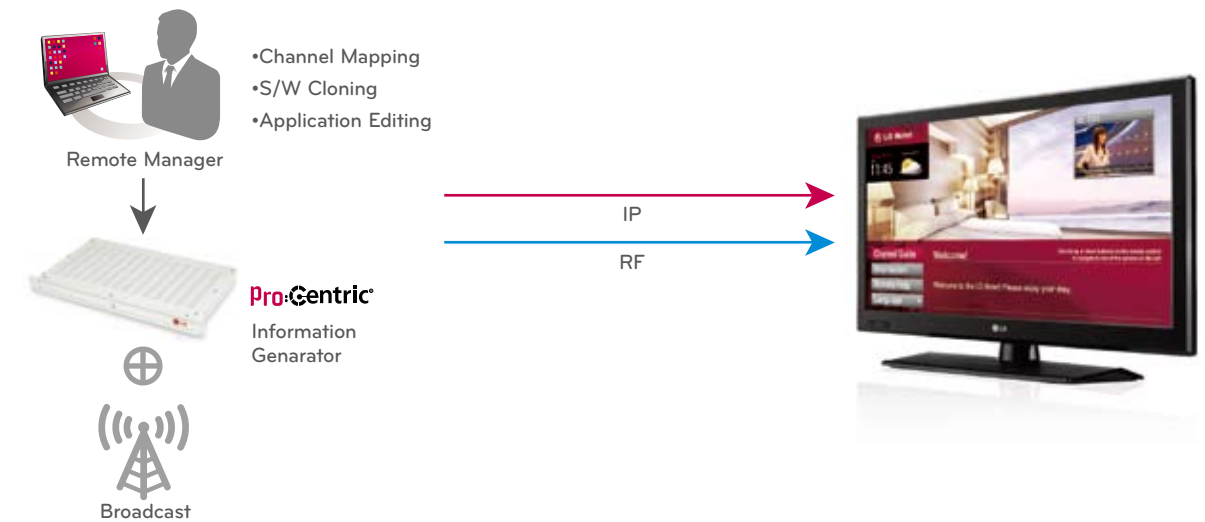

Pro:Centric®P

The solution that delivers a genuine value-added experience customization

Remote Manager EzManager IP over Coax STB Integrated Hybrid Streaming

Pro:Centric®V

The simple and cost-saving commercial TV management solution

Remote Manager EzManager Pro:Centric Application

Pro:Centric® APPLICATION

The easiest and most convenient way to manage Hotel TVs at lower expense to the hotel, Pro:Centric Information Generator and its easy editor resolves the hotelier's main concerns about management and maintenance costs. With the combination of Admin Editor software, Pro:Centric Information Generator, and Pro:Centric TV, interactive-alike functionality is provided without the need for a separate set-top box.

* These images are the samples for demonstration purpose. The actual applications may vary by installer's service.

Pro:Idiom™

Global Leading Digital Right Management System

Pro:Idiom unlocks access to premium content to help assure rapid and broad deployment of HDTV and other high value digital contents. Pro:Idiom has been designed specifically for users of premium HDTV content from cable, satellite, or video on demand (VOD) services, and is thus designed to lower costs and reduce maintenance needs. This leading DRM system is embraced for its security solution, which prevents illegal copying of copyrighted content.