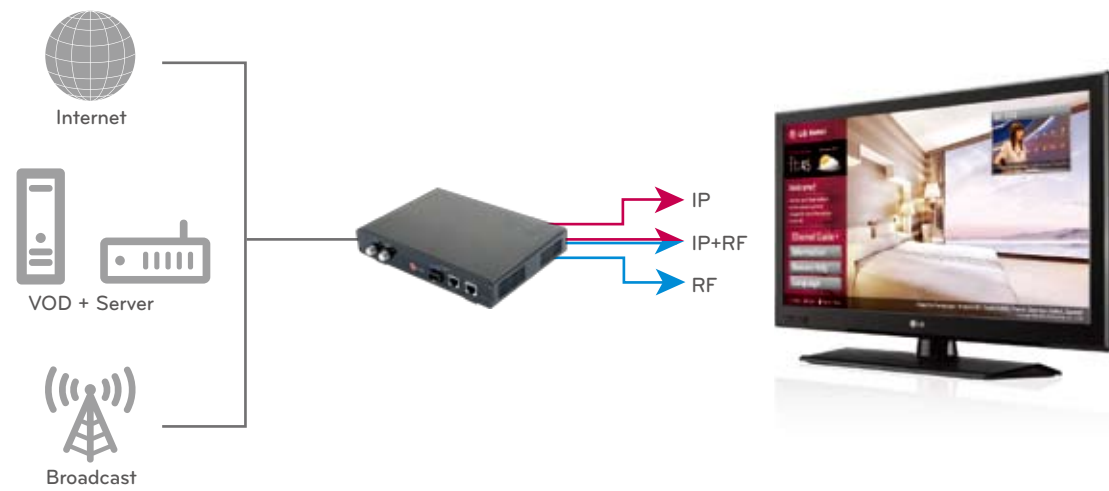

Innovative and Customizable Solutions for a more Interactive Guest Room Experience

LG's Pro:Centric solution allows hoteliers to customize the in-room experience, providing an easy way to interface with interactive program guides and internet data feeds, as well as applications designed to connect guests to hotel services in and outside the guest room.

Pro:Centric®P

The solution that delivers a genuine value-added experience customization

Remote Manager EzManager IP over Coax STB Integrated Hybrid Streaming

Pro:Centric®V

The simple and cost-saving commercial TV management solution

Remote Manager EzManager Pro:Centric Application

Pro:Centric® APPLICATION

The easiest and most convenient way to manage Hotel TVs at lower expense to the hotel, Pro:Centric Information Generator and its easy editor resolves the hotelier's main concerns about management and maintenance costs. With the combination of Admin Editor software, Pro:Centric Information Generator, and Pro:Centric TV, interactive-alike functionality is provided without the need for a separate set-top box.

* These images are the samples for demonstration purpose. The actual applications may vary by installer's service.

Pro:Idiom™

Global Leading Digital Right Management System

Pro:Idiom unlocks access to premium content to help assure rapid and broad deployment of HDTV and other high value digital contents. Pro:Idiom has been designed specifically for users of premium HDTV content from cable, satellite, or video on demand (VOD) services, and is thus designed to lower costs and reduce maintenance needs. This leading DRM system is embraced for its security solution, which prevents illegal copying of copyrighted content.