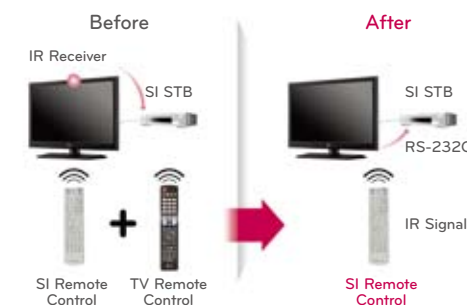

2. Credenza Hole

LG Hotel TVs come designed with a Credenza Hole, which you can use to lock your TV to the TV stand in the most secure manner possible.

3. Lock Down Plate

The Lock Down Plate makes it very easy for you to lock the TV firmly to the TV stand without the need for screws or bolts.

Choose Various Interactivity Options

STB Compatibility

Just connect your interactive solution set-top-box to LG interactive ready TV and you're ready to go. With a single remote control, the LG TVs in your hotel solution fall under your control nicely.

STB Integrated

No extra set-top box or messy cables are necessary for interaction via the server. Improve the interior in your hotel and simplify things with a STB integrated TV from LG.

IR Out

A hotel dedicated feature, IR Out enables customized set-top boxes to receive IR signals via LG Hotel TV with STB remote controls. It is an added convenience with simpler connection and allows easy management using a single remote control.

STB/AP Integrated

With just a single TV set, an interactive TV solution with in-room Wi-Fi becomes available without any extra devices. The embedded set-top box eliminates cables, thus making your rooms tidier, and saves you on extra purchase costs. When the optional AP card is embedded in the TV, guests can connect personal devices to the Wi-Fi network without assistance.