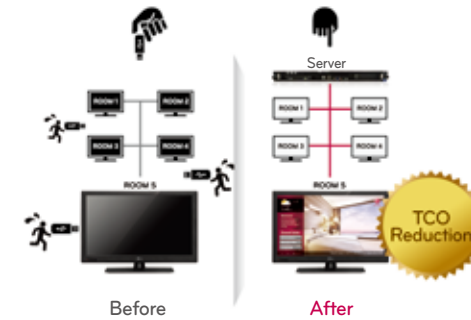

* These images are the samples for demonstration purpose. The actual applications may vary by installer's service.

Pro:Idiom™

Global Leading Digital Right Management System

Pro:Idiom unlocks access to premium content to help assure rapid and broad deployment of HDTV and other high value digital contents. Pro:Idiom has been designed specifically for users of premium HDTV content from cable, satellite, or video on demand (VOD) services, and is thus designed to lower costs and reduce maintenance needs. This leading DRM system is embraced for its security solution, which prevents illegal copying of copyrighted content.

The Smartest Customization for Your Hotel TV Service

Reduce Total Cost of Ownership

Remote Manager

With the Pro:Centric server you can remotely manage cloning and channel mapping for TVs in guest rooms. All this can be done without having to visit all the guest rooms, providing much appreciated convenience for management.

EzManager

EzManager makes installation quicker and easier with the auto configuration function. During installation, EzManager guides the installer to set up the TV with few simple steps to follow without having to set up the menu manually, saving time and thus saving cost and effort.

IP over Coax

With LG Interactive TV, you don't need to install ethernet cables to get IP-based interactive TV service. You can provide guests with interactive TV content seamlessly using existing coaxial line infrastructure, as LG Interactive TV comes with C-Link technologies. (optional)