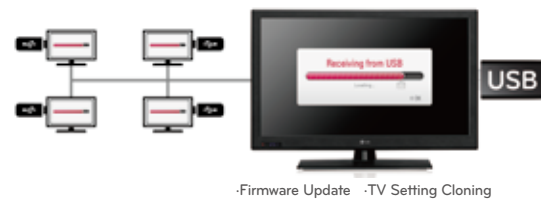

USB Cloning

Your ordinary USB can be the perfect device for cloning all hotel TVs with astonishing speed and ease. The USB Cloning feature allows you to simply copy the TV settings to all TVs using a USB stick, a process that is fully automated to save a lot of time without having to set each TV one by one.