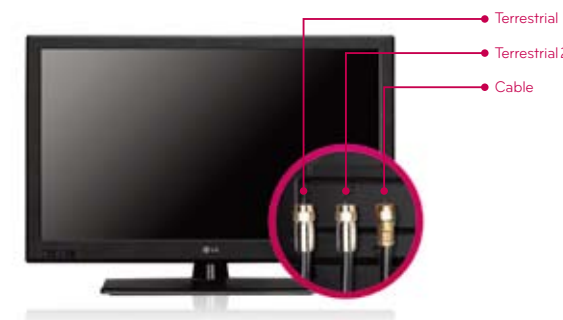

Extend Connectivity with TV

WiFi Built-in

Just like a smart phone, LG Pro:Centric Smart TV now has a Wi-Fi chip built into the system, allowing it greater connectivity and access to and from the TV.

WiDi

Intel's WiDi (Wireless Display) technology enables easy and fast connection between TVs and Laptop PCs without wires or internet network.

DLNA

DLNA allows the movies, photos, music, etc. stored in digital devices at home to be wirelessly shared and displayed on a big screen. DLNA is the standard used by manufacturers of consumer electronics to allow entertainment devices within a home to share stored content across the home network without a complicated configuration process.

Remote Jack Pack

Your guests may wish to work on their own portable devices. The plug and play function of the Remote Jack Pack enables them to view their media on the hospitality TV screen easily and whenever they wish.

Entertain your guests

Smart Share

Convenient wireless file sharing with Smart Share! Seamlessly enjoy content stored in your laptop computers, digital cameras, smartphones and other devices on your big TV screen. *Video playback only - content on phones may be played on TV through the Smart Share app on LG mobile phones.

USB 2.0

You can play saved images and videos from external storage devices and record TV programs to external storage devices. Immediate recording and reserved recording options are also possible.

Multi-DVB

Receive all types of signals with Multi-DVB. The Multi-tuner transforms the TV to a true multi-entertainment machine that lets you enjoy programs from terrestrial, terrestrial 2, and cable broadcasts; all in one TV.

External Speaker Out