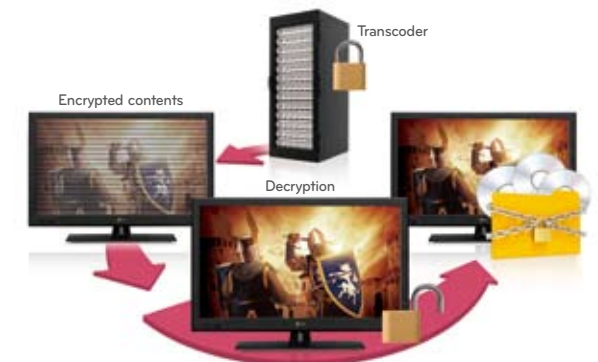

Remote Manager EzManager Pro:Centric Application

Pro:Centric® APPLICATION

The easiest and most convenient way to manage Hotel TVs at lower expense to the hotel, Pro:Centric Information Generator and its easy editor resolves the hotelier's main concerns about management and maintenance costs. With the combination of Admin Editor software, Pro:Centric Information Generator, and Pro:Centric TV, interactive-alike functionality is provided without the need for a separate set-top box.

* These images are the samples for demonstration purpose. The actual applications may vary by installer's service.

Pro:Idiom™

Global Leading Digital Right Management System

Pro:Idiom unlocks access to premium content to help assure rapid and broad deployment of HDTV and other high value digital contents. Pro:Idiom has been designed specifically for users of premium HDTV content from cable, satellite, or video on demand (VOD) services, and is thus designed to lower costs and reduce maintenance needs. This leading DRM system is embraced for its security solution, which prevents illegal copying of copyrighted content.

The Smartest Customization for Your Hotel TV Service

Reduce Total Cost of Ownership

Remote Manager

With the Pro:Centric server you can remotely manage cloning and channel mapping for TVs in guest rooms. All this can be done without having to visit all the guest rooms, providing much appreciated convenience for management.

EzManager

EzManager makes installation quicker and easier with the auto configuration function. During installation, EzManager guides the installer to set up the TV with few simple steps to follow without having to set up the menu manually, saving time and thus saving cost and effort.